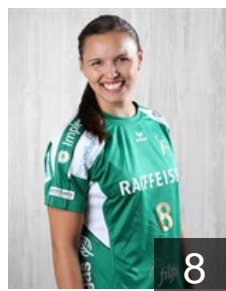

Heini Tatjana

Position: Left Wing
Place of birth: Z
Date of birth: 28.06.1992
Height: 170 cm

FIN

Hurmerinta Anne

Position: Right Wing
Place of birth: Pälkäne
Date of birth: 29.07.1979
Height: 162 cm

CLUB COMPETITIONS - DELEGATION LIST

Women's European Cup - Cup Winners' Cup 2012/13

 SUI LC Brühl Handball - Players

 SUI

Mustafoska Azra

Position:
Place of birth: Thun
Date of birth: 26.04.1987
Height: 170 cm

 SUI

Nebe Andrea

Position: Line Player
Place of birth:
Date of birth: 02.09.1983
Height: 169 cm

 GRE

Pfister Vassiliki

Position:
Place of birth: St. Gallen
Date of birth: 27.01.1982
Height: 164 cm

 SUI

Plastina Leonie

Position: Left Wing
Place of birth: Thun
Date of birth: 27.09.1990
Height: 173 cm

 SUI