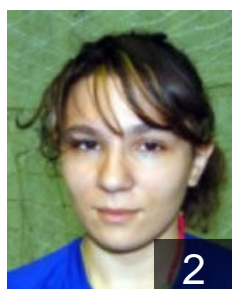

Left Club

GRE

Manda Irimi

Position: Line Player
Place of birth: Athens
Date of birth: 25.06.1997
Height: 170 cm

Left Club on 12.03.2013