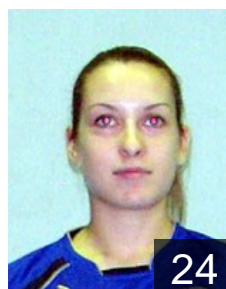

## Kalashnikova Elena

Position:  
Place of birth:  
Date of birth: 10.09.1971  
Height: 185 cm

1

 GRE

## Kontostergiou Menelia

Position: Right Wing  
Place of birth: Athens  
Date of birth: 18.12.1992  
Height: 163 cm

 GRE

## Kotsampouikidou Zacharo

Position:  
Place of birth: Kozani  
Date of birth: 12.03.1993  
Height: 178 cm

12

 GRE