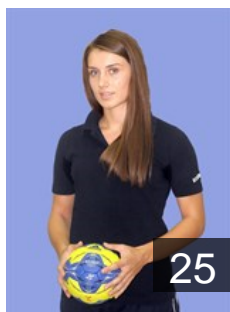

MKD

Nikolovska Simona

Position: Left Wing
Place of birth: Skopje
Date of birth: 23.02.1991
Height: 165 cm