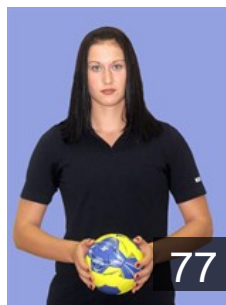

UKR

Vashchuk Olga

Position: Right Back
Place of birth: Zaporozje
Date of birth: 13.08.1987
Height: 179 cm