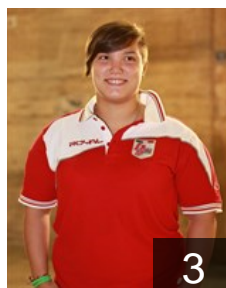

## Amicuzi Fabiana

Position: Left Wing  
Place of birth: Civitavecchia  
Date of birth: 13.12.1985  
Height: 175 cm

18

 ITA

## Fasciani Valentina Paola

Position: Line Player  
Place of birth: Pescara  
Date of birth: 14.02.1993  
Height: 160 cm

21

 ITA