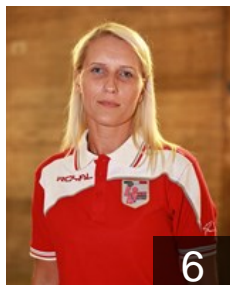

CLUB COMPETITIONS - DELEGATION LIST

Women's European Cup - EHF Cup 2012/13

ITA D'Archivio Arche-Artro Teramo - Players

ITA

Adamczyk Urszula

Position: Left Wing
Place of birth: Zebrzydowice
Date of birth: 18.04.1972
Height: 170 cm

6