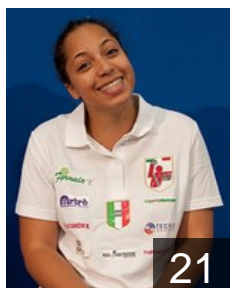

## Adamczyk Urszula

Position: Left Wing  
Place of birth: Zebrzydowice  
Date of birth: 18.04.1972  
Height: 170 cm

6

 ITA

## Amicuzi Fabiana

Position: Left Wing  
Place of birth: Civitavecchia  
Date of birth: 13.12.1985  
Height: 175 cm

18

 ITA

## Fasciani Valentina Paola

Position: Line Player  
Place of birth: Pescara  
Date of birth: 14.02.1993  
Height: 160 cm

21

 ITA