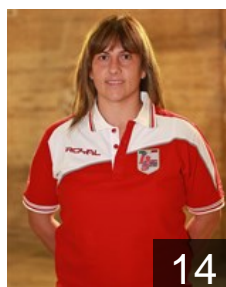

ITA

Krese Elena

Position: Right Back
Place of birth: Koper
Date of birth: 12.05.1981
Height: 175 cm

14