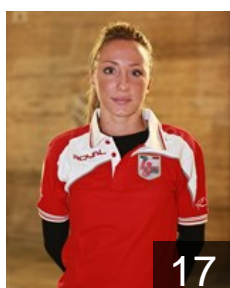

## Fini Federica

Position: Left Wing  
Place of birth: S.Omero (Te)  
Date of birth: 29.01.1992  
Height: 160 cm

3

 ITA

## Giona Martina

Position:  
Place of birth: Latina  
Date of birth: 17.01.1989  
Height: 170 cm

1

 ITA

## Krese Elena

Position: Right Back  
Place of birth: Koper  
Date of birth: 12.05.1981  
Height: 175 cm

14

 ITA