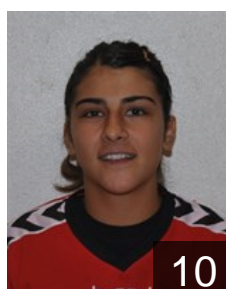

17

 POR
Cardoso Andreia
Position: Wing
Place of birth: Leiria
Date of birth: 08.11.1995
Height: 164 cm

18

 POR
Carvalho Gizelle
Position:
Place of birth:
Date of birth: 20.02.1992
Height: 160 cm

10

 POR
Chaves Rita
Position:
Place of birth: Coimbra
Date of birth: 24.02.1983
Height: 170 cm