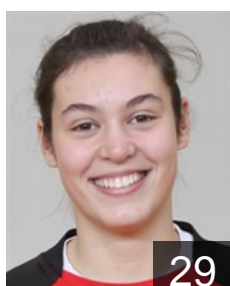

17

 POR
Cardoso Andreia
Position: Wing
Place of birth: Leiria
Date of birth: 08.11.1995
Height: 164 cm

18

 POR
Carvalho Gizelle
Position:
Place of birth:
Date of birth: 20.02.1992
Height: 160 cm

10

 POR
Chaves Rita
Position:
Place of birth: Coimbra
Date of birth: 24.02.1983
Height: 170 cm

15

 POR
Cordeiro Beatriz
Position: Wing
Place of birth: Leiria
Date of birth: 04.11.1988
Height: 170 cm

5

 POR
Gante Ana
Position: Back
Place of birth: Marrazes
Date of birth: 21.01.1995
Height: 168 cm

29

 POR
Gois Tatiana
Position:
Place of birth: Milagres
Date of birth: 25.07.1993
Height: 175 cm

1

 POR
Goncalves Sara
Position: Line Player
Place of birth: Leiria
Date of birth: 06.01.1994
Height: 169 cm

11