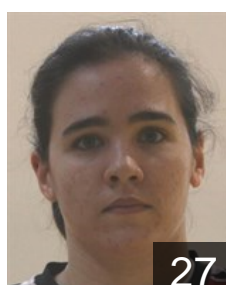

15

 POR
Cordeiro Beatriz
Position: Wing
Place of birth: Leiria
Date of birth: 04.11.1988
Height: 170 cm

5

 POR
Gante Ana
Position: Back
Place of birth: Marrazes
Date of birth: 21.01.1995
Height: 168 cm

29

 POR
Gois Tatiana
Position:
Place of birth: Milagres
Date of birth: 25.07.1993
Height: 175 cm

1

 POR
Goncalves Sara
Position: Line Player
Place of birth: Leiria
Date of birth: 06.01.1994
Height: 169 cm

11