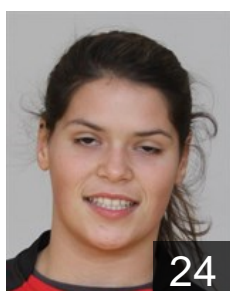

POR
Moreira Mariana
Position: Line Player
Place of birth: Leiria
Date of birth: 07.12.1995
Height: -

24