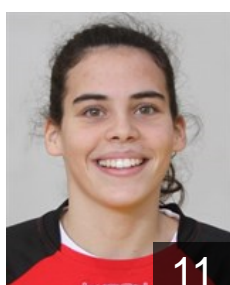

15

 POR
Cordeiro Beatriz
Position: Wing
Place of birth: Leiria
Date of birth: 04.11.1988
Height: 170 cm

5

 POR
Gante Ana
Position: Back
Place of birth: Marrazes
Date of birth: 21.01.1995
Height: 168 cm

29

 POR
Gois Tatiana
Position:
Place of birth: Milagres
Date of birth: 25.07.1993
Height: 175 cm

1

 POR
Goncalves Sara
Position: Line Player
Place of birth: Leiria
Date of birth: 06.01.1994
Height: 169 cm

11