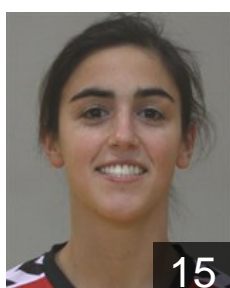

17

 POR
Cardoso Andreia
Position: Wing
Place of birth: Leiria
Date of birth: 08.11.1995
Height: 164 cm

18

 POR
Carvalho Gizelle
Position:
Place of birth:
Date of birth: 20.02.1992
Height: 160 cm

10

 POR
Chaves Rita
Position:
Place of birth: Coimbra
Date of birth: 24.02.1983
Height: 170 cm

15

 POR
Cordeiro Beatriz
Position: Wing
Place of birth: Leiria
Date of birth: 04.11.1988
Height: 170 cm

5

 POR
Gante Ana
Position: Back
Place of birth: Marrazes
Date of birth: 21.01.1995
Height: 168 cm

29