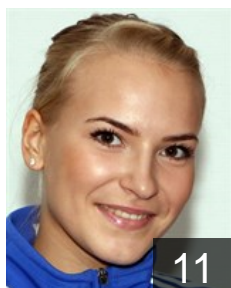

RUS
Nikitina Irina
Position:
Place of birth: Togliatti
Date of birth: 21.03.1990
Height: 180 cm