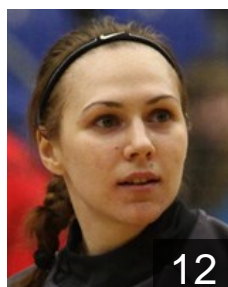

RUS
Petrukhina Alexandra
Position:
Place of birth: Astrakhan
Date of birth: 09.05.1987
Height: 170 cm