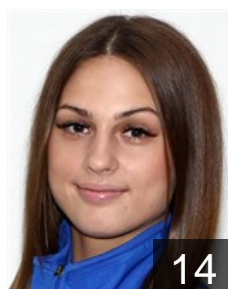

RUS
Garanina Veronika
Position: Left Back
Place of birth: Togliatti
Date of birth: 16.05.1992
Height: 176 cm