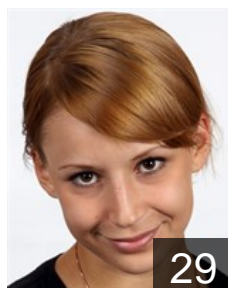

RUS
Orlova Natalia
Position:
Place of birth: Togliatti
Date of birth: 20.07.1993
Height: -