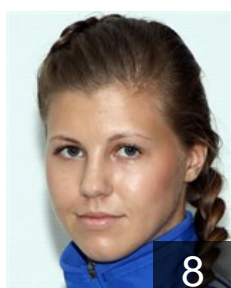

RUS
Samokhina Daria
Position: Left Wing
Place of birth: Togliatti
Date of birth: 12.08.1992
Height: 175 cm