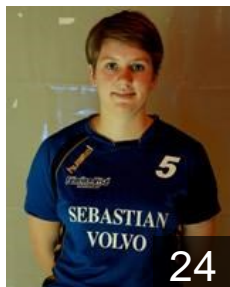

6

 BEL

Loureiro Laura

Position: Right Back
Place of birth: Liège
Date of birth: 18.08.1993
Height: 176 cm

6

 BEL

Masrouki Monia

Position: Left Back
Place of birth: Liege
Date of birth: 06.05.1991
Height: 164 cm

17

 BEL

Masrouki Sabrina

Position: Right Back
Place of birth: Liege
Date of birth: 01.03.1989
Height: 172 cm

11

 BEL

Mennicken Vera

Position:
Place of birth: Eupen
Date of birth: 24.10.1992
Height: 170 cm

29

 NED

Mesic Zana

Position:
Place of birth: Derventa
Date of birth: 12.08.1989
Height: 176 cm

21

CLUB COMPETITIONS - DELEGATION LIST

Women's European Cup - EHF Cup 2012/13

 BEL *Femina Vise - Players*

 BEL

Michel Laura

Position: Left Back
Place of birth: EUPEN
Date of birth: 08.12.1991
Height: 168 cm

 BEL

Moermans Jolien

Position: Left Back
Place of birth: Hasselt
Date of birth: 30.11.1985
Height: 174 cm