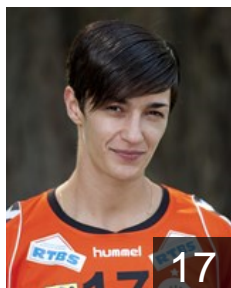

 FRA

Benga Seynabou

Position:
Place of birth: Echirolles
Date of birth: 18.08.1979
Height: 174 cm

 POL

Brenkus Karolina

Position: Wing
Place of birth: Lubin
Date of birth: 02.01.1993
Height: 169 cm

 POL

Byzdra Kinga

Position: Back
Place of birth: Pulawy
Date of birth: 09.01.1989
Height: 181 cm

 FRA

Jelic Vanessa

Position: Line Player
Place of birth: Annesi
Date of birth: 24.11.1981
Height: 175 cm

 POL

Jochymek Agnieszka