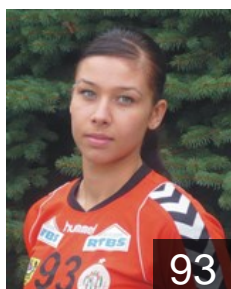

 FRA

Benga Seynabou

Position:
Place of birth: Echirolles
Date of birth: 18.08.1979
Height: 174 cm

 POL

Brenkus Karolina

Position: Wing
Place of birth: Lubin
Date of birth: 02.01.1993
Height: 169 cm

 POL

Byzdra Kinga

Position: Back
Place of birth: Pulawy
Date of birth: 09.01.1989
Height: 181 cm

 FRA

Jelic Vanessa

Position: Line Player
Place of birth: Annesi
Date of birth: 24.11.1981
Height: 175 cm

 POL

Jochymek Agnieszka

Position: Right Wing
Place of birth: Krapkowice
Date of birth: 10.09.1985
Height: 170 cm

 UKR

Kobzar Sabina

Position: Back
Place of birth: Dushanbe
Date of birth: 03.01.1989
Height: 175 cm

 POL

Malicziewicz Monika