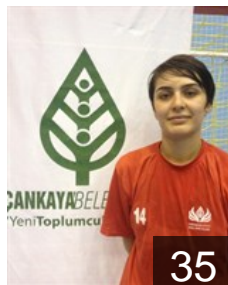

TUR
Özel Senay
Position: Left Back
Place of birth: ANKARA
Date of birth: 21.05.1978
Height: -

TUR
Salur Ceren
Position: Right Back
Place of birth:
Date of birth: 19.10.1990
Height: 175 cm

TUR
Sariyel Gülsün
Position: Right Wing
Place of birth: ANKARA
Date of birth: 20.01.1990
Height: 158 cm

CLUB COMPETITIONS - DELEGATION LIST

Women's European Cup - EHF Cup 2012/13

WOMEN'S

 **TUR** Cankaya Bel. Anka Spor K. - Players

 **TUR**

Tasirer Funda

Position: Line Player
Place of birth: ANKARA
Date of birth: 07.06.1986
Height: 175 cm