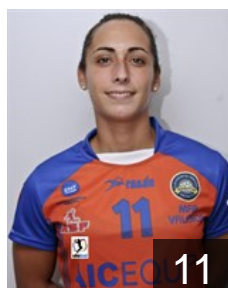

CLUB COMPETITIONS - DELEGATION LIST

Women's European Cup - EHF Cup 2012/13

 **ESP** Valencia Aicequip - Players

 **ESP**
Aguas Maria Amparo
Position:
Place of birth: VALENCIA
Date of birth: 11.07.1989
Height: 173 cm

 **ESP**
Alvarez Sara
Position: Right Back
Place of birth: BRUSELAS
Date of birth: 20.04.1988
Height: 156 cm

 **ESP**
Amo Silvia
Position: Left Wing
Place of birth: VALENCIA
Date of birth: 11.02.1993
Height: 160 cm

 **ESP**
Bravo Baldomero Sara
Position: Back
Place of birth: MISLATA
Date of birth: 20.09.1993
Height: 170 cm

 **ESP**
Descalzo Perez Estefania
Position:
Place of birth: VALENCIA
Date of birth: 09.06.1990
Height: 174 cm