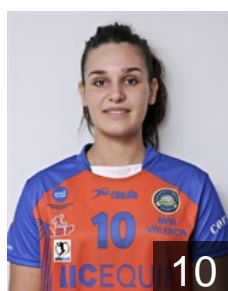

CLUB COMPETITIONS - DELEGATION LIST

Women's European Cup - EHF Cup 2012/13

 **ESP** Valencia Aicequip - Players

 **ESP**
Aguas Maria Amparo
Position:
Place of birth: VALENCIA
Date of birth: 11.07.1989
Height: 173 cm

 **ESP**
Alvarez Sara
Position: Right Back
Place of birth: BRUSELAS
Date of birth: 20.04.1988
Height: 156 cm

 **ESP**
Amo Silvia
Position: Left Wing
Place of birth: VALENCIA
Date of birth: 11.02.1993
Height: 160 cm

 **ESP**
Bravo Baldomero Sara
Position: Back
Place of birth: MISLATA
Date of birth: 20.09.1993
Height: 170 cm

 **ESP**
Descalzo Perez Estefania
Position:
Place of birth: VALENCIA
Date of birth: 09.06.1990
Height: 174 cm