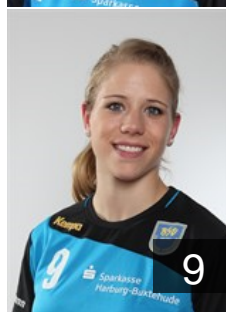

NED

**Deen Marcella**

Position: Line Player  
Place of birth: Heemskerk  
Date of birth: 19.06.1988  
Height: -

GER

**Ex Katja**

Position:  
Place of birth: Rostock  
Date of birth: 21.04.1985  
Height: 175 cm

GER

**Fischer Lone**

Position: Left Wing  
Place of birth: Schleswig  
Date of birth: 08.09.1988  
Height: 165 cm

GER

**Hayn Maxi**

Position: Right Wing  
Place of birth: Neubrandenburg  
Date of birth: 08.02.1988  
Height: 166 cm

GER

**Kaiser Isabell**

Position: Line Player  
Place of birth: Soltau  
Date of birth: 24.07.1992  
Height: 173 cm

GER

**Klein Isabell**

Position: Right Back  
Place of birth: München  
Date of birth: 28.06.1984  
Height: 172 cm