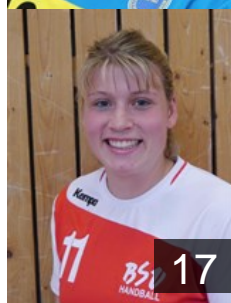

GER

**Fischer Lone**

Position: Left Wing  
Place of birth: Schleswig  
Date of birth: 08.09.1988  
Height: 165 cm

GER

**Hayn Maxi**

Position: Right Wing  
Place of birth: Neubrandenburg  
Date of birth: 08.02.1988  
Height: 166 cm

SUI

**Kohler Vanessa**

Position: Right Wing  
Place of birth: Zürich  
Date of birth: 28.11.1994  
Height: 172 cm

GER

**Krause Jana**

Position:  
Place of birth: München  
Date of birth: 10.06.1987  
Height: 186 cm

NED

**Lamein Diane**

Position: Line Player  
Place of birth: Amsterdam  
Date of birth: 18.10.1979  
Height: 173 cm

GER

**Lamp Sahra**

Position: Left Back  
Place of birth: Hamburg  
Date of birth: 27.08.1991  
Height: 175 cm