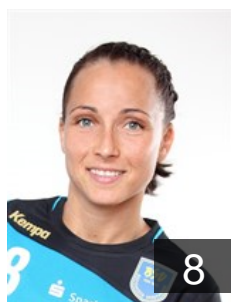

# CLUB COMPETITIONS - DELEGATION LIST

Women's European Cup - EHF Champions League 2012/13

WOMEN'S

GER Buxtehuder SV - Players

GER

**Bülau Randy**

Position:  
Place of birth: Flensburg  
Date of birth: 24.11.1981  
Height: 168 cm

NED

**Deen Marcella**

Position: Line Player  
Place of birth: Heemskerk  
Date of birth: 19.06.1988  
Height: -

GER

**Ex Katja**

Position:  
Place of birth: Rostock  
Date of birth: 21.04.1985  
Height: 175 cm