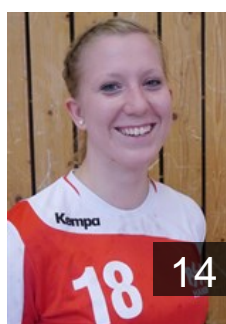

GER  
**Louwers Svenja**  
Position:  
Place of birth: Hamburg  
Date of birth: 02.01.1992  
Height: 186 cm

GER  
**Lütz Friederike**  
Position: Right Wing  
Place of birth: Dortmund  
Date of birth: 26.03.1988  
Height: 175 cm

GER  
**Luschnat Melissa**  
Position: Left Wing  
Place of birth: Buxtehude  
Date of birth: 17.07.1992  
Height: 170 cm

GER  
**Melbeck Stefanie**  
Position: Right Back  
Place of birth: Hamburg  
Date of birth: 16.04.1977  
Height: 174 cm