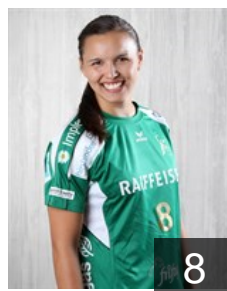

Heini Tatjana

Position: Left Wing
Place of birth: Z
Date of birth: 28.06.1992
Height: 170 cm

FIN

Hurmerinta Anne

Position: Right Wing
Place of birth: Pälkäne
Date of birth: 29.07.1979
Height: 162 cm

CLUB COMPETITIONS - DELEGATION LIST

Women's European Cup - EHF Champions League 2012/13

WOMEN'S

 SUI LC Brühl Handball - Players

 SUI

Mustafoska Azra

Position:
Place of birth: Thun
Date of birth: 26.04.1987
Height: 170 cm

 SUI

Nebe Andrea

Position: Line Player
Place of birth:
Date of birth: 02.09.1983
Height: 169 cm

 GRE

Pfister Vassiliki

Position:
Place of birth: St. Gallen
Date of birth: 27.01.1982
Height: 164 cm

 SUI

Plastina Leonie

Position: Left Wing
Place of birth: Thun
Date of birth: 27.09.1990
Height: 173 cm