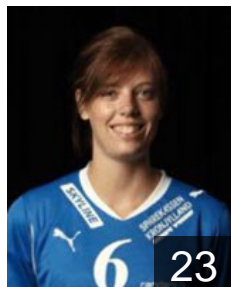

CLUB COMPETITIONS - DELEGATION LIST

Women's European Cup - EHF Champions League 2012/13

WOMEN'S

DEN Randers HK - Players

DEN

Johansen E.

Position: Right Back
Place of birth: Randers
Date of birth: 04.08.1990
Height: 182 cm