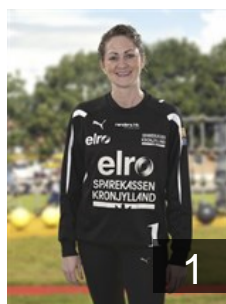

 DEN

Johansen Sofie Strangholt

Position: Left Back
Place of birth: Randers
Date of birth: 15.12.1992
Height: 176 cm

 DEN

Kristensen Berit Hudtloff

Position:
Place of birth: Nykobing
Date of birth: 02.08.1983
Height: 172 cm

 DEN

Kristensen Sarah Brüner

Position: Left Wing
Place of birth: Randers
Date of birth: 15.04.1993
Height: 168 cm

 DEN

Kyndbol Freja Cohrt

Position: Left Wing
Place of birth: Odense
Date of birth: 20.01.1994
Height: 170 cm

 BRA

Masson De Souza C.

Position:
Place of birth: Capinzal
Date of birth: 18.12.1978
Height: 182 cm

 DEN

Pedersen Simone Antonia

Position: Right Wing
Place of birth: Aarhus
Date of birth: 08.04.1993
Height: 170 cm