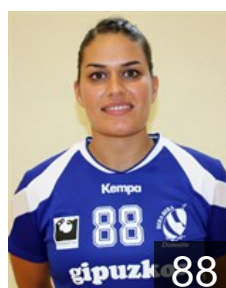

Position: Line Player
Place of birth: ESTELLA
Date of birth: 08.09.1983
Height: 173 cm

 ESP

Elorza Eguiara Patricia

Position: Right Back
Place of birth: VITORIA-
Date of birth: 08.04.1984
Height: 180 cm

 ESP

Ezkurdia Uxue

Position: Left Wing
Place of birth:
Date of birth: 22.01.1994
Height: -

 ESP

Menendez Martinez Alba

Position: Left Back
Place of birth: Zarautz
Date of birth: 14.11.1991
Height: 170 cm

 ESP

Nunez Nistal Maria