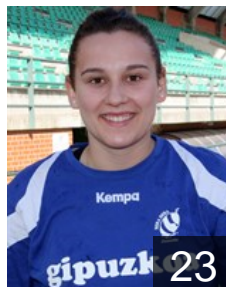

 ESP

Pinedo Saenz Elisabeth

Position: Left Wing

Place of birth: Amurrio

Date of birth: 13.05.1981

Height: 175 cm

 ESP

Ramon Olatz