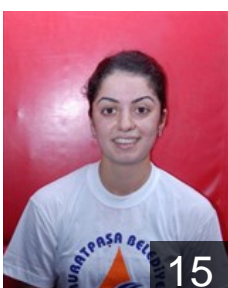

1

TUR

Iskenderoglu Serpil

Position: Left Back
Place of birth: Istanbul
Date of birth: 15.07.1982
Height: 166 cm

13

TUR

Karakoc Meral

Position:
Place of birth: Konya
Date of birth: 13.10.1991
Height: 174 cm

15

TUR

Kayacan Ayla

Position: Left Wing
Place of birth: Antalya
Date of birth: 02.01.1993
Height: 175 cm

8

TUN

Khouildi Ines

Position: Left Back
Place of birth: nefza
Date of birth: 11.03.1985
Height: 183 cm

7

UKR

Laiuk Olga

Position: Right Back
Place of birth: Kiev
Date of birth: 17.05.1984
Height: 180 cm

2

CRO

Pavic Martina

Position: Line Player
Place of birth: zagreb
Date of birth: 27.10.1988
Height: 178 cm