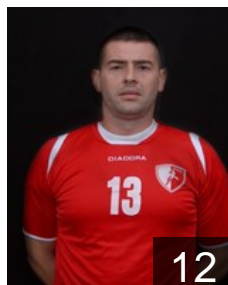

BIH

Dejanovic Pedja

Position:
Place of birth: Doboj
Date of birth: 06.03.1982
Height: -
Weight: -

12