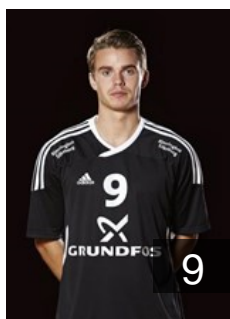

## Nielsen Mads Oris

Position: Left Back  
Place of birth: Bjerringbro  
Date of birth: 17.03.1981  
Height: 198 cm  
Weight: 102 kg

DEN

## Nielsen Nicolaj Schytt

Position: Left Wing  
Place of birth: Viborg  
Date of birth: 12.02.1994  
Height: 175 cm  
Weight: 70 kg

DEN

## Nielsen Nikolaj Oris

Position: Right Back  
Place of birth: Bjerringbro  
Date of birth: 26.09.1986  
Height: 197 cm  
Weight: 100 kg

ISL