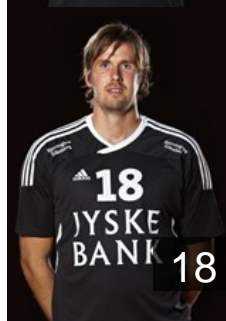

DEN

Madsen Mathias Pugholm

Position: Left Back
Place of birth: Silkeborg
Date of birth: 10.04.1982
Height: 198 cm
Weight: 100 kg