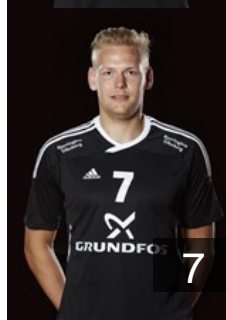

## Nielsen Kasper

Position: Back  
Place of birth: Hillerod  
Date of birth: 09.06.1975  
Height: 194 cm  
Weight: 95 kg

DEN

## Nielsen Mads Oris

Position: Left Back  
Place of birth: Bjerringbro  
Date of birth: 17.03.1981  
Height: 198 cm  
Weight: 102 kg

DEN

## Nielsen Nicolaj Schytt

Position: Left Wing  
Place of birth: Viborg  
Date of birth: 12.02.1994  
Height: 175 cm  
Weight: 70 kg

DEN