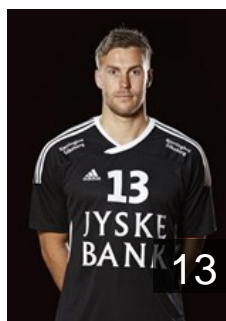

## Henneberg Sebastian

Position: Left Back  
Place of birth: Viborg  
Date of birth: 18.02.1994  
Height: 194 cm  
Weight: -

 DEN

## Hjelholt Jon

Position:  
Place of birth:  
Date of birth: 26.01.1994  
Height: -  
Weight: -

 DEN

## Jakobsen Benjamin

Position: Line Player  
Place of birth: Skanderborg  
Date of birth: 09.09.1991  
Height: 191 cm  
Weight: 95 kg

 DEN