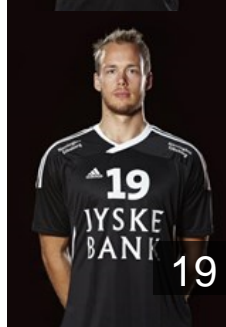

DEN

Toft Hansen Henrik

Position: Line Player
Place of birth: Skive
Date of birth: 18.12.1986
Height: 200 cm
Weight: 108 kg

Left Club

SWE

Arrhenius Robert Lennart

Position:
Place of birth: Kyrketorp
Date of birth: 14.05.1979
Height: 195 cm
Weight: 104 kg
Left Club on 06.09.2012

14