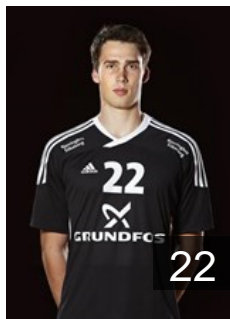

# CLUB COMPETITIONS - DELEGATION LIST

Men's European Cup - VELUX EHF Champions League 2012/13

 DEN Bjerringbro-Silkeborg - Players

 DEN

## Baagøe Theis

Position: Left Back  
Place of birth: Aarhus  
Date of birth: 12.11.1992  
Height: 205 cm  
Weight: 94 kg

 DEN

## Henneberg Sebastian

Position: Left Back  
Place of birth: Viborg  
Date of birth: 18.02.1994  
Height: 194 cm  
Weight: -

 DEN