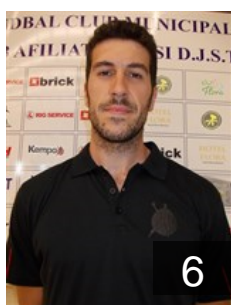

ESP

Val Sancho Alberto

Position: Line Player
Place of birth: Zaragoza
Date of birth: 06.03.1986
Height: 208 cm
Weight: 95 kg