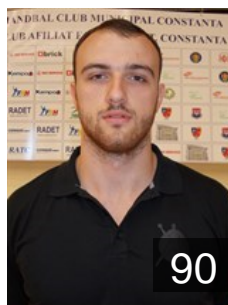

## Adzic Aleksandar

Position: Left Back  
Place of birth: Bijelo Polje  
Date of birth: 18.09.1975  
Height: 192 cm  
Weight: 103 kg

22

 MKD

## Angelovski Branislav

Position:   
Place of birth: Bitola  
Date of birth: 21.02.1977  
Height: 191 cm  
Weight: 92 kg

18

 ROU

## Buricea George Ionut

Position: Left Wing  
Place of birth: Braila  
Date of birth: 01.08.1979  
Height: 179 cm  
Weight: 80 kg

77

 ROU