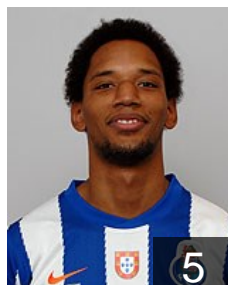

 ANG

Antonio Nogueira Elias

Position: Left Wing
Place of birth: LUANDA
Date of birth: 30.05.1987
Height: 185 cm
Weight: 85 kg

 CUB

Bravo Alfredo

Position:
Place of birth: Havana
Date of birth: 20.03.1988
Height: 201 cm
Weight: 97 kg

 POR

Carregueiro Duarte

Position:
Place of birth: Lisboa
Date of birth: 02.03.1993
Height: 190 cm
Weight: 78 kg

 POR

Davyes Wilson

Position:
Place of birth: Lisboa
Date of birth: 07.09.1988
Height: 192 cm
Weight: 93 kg

 POR

Duarte Gilberto

Position: Left Back
Place of birth: Portimao
Date of birth: 06.07.1990
Height: 197 cm
Weight: 96 kg

 POR

Ferraz Joao

Position: Right Back
Place of birth: FUNCHAL
Date of birth: 08.01.1990
Height: 199 cm
Weight: 90 kg