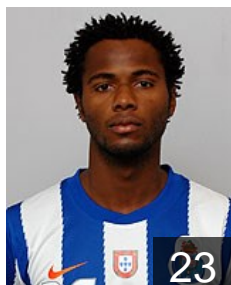

 ANG

Antonio Nogueira Elias

Position: Left Wing
Place of birth: LUANDA
Date of birth: 30.05.1987
Height: 185 cm
Weight: 85 kg

 CUB

Bravo Alfredo

Position:
Place of birth: Havana
Date of birth: 20.03.1988
Height: 201 cm
Weight: 97 kg

 POR

Carregueiro Duarte

Position:
Place of birth: Lisboa
Date of birth: 02.03.1993
Height: 190 cm
Weight: 78 kg

 POR

Davyes Wilson

Position:
Place of birth: Lisboa
Date of birth: 07.09.1988
Height: 192 cm
Weight: 93 kg

 POR

Duarte Gilberto

Position: Left Back
Place of birth: Portimao
Date of birth: 06.07.1990
Height: 197 cm
Weight: 96 kg

 POR

Ferraz Joao

Position: Right Back
Place of birth: FUNCHAL
Date of birth: 08.01.1990
Height: 199 cm
Weight: 90 kg