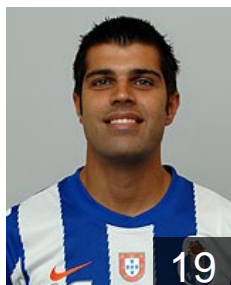

POR

Moreira Ricardo

Position: Right Wing
Place of birth: Figueira da Foz
Date of birth: 28.04.1982
Height: 185 cm
Weight: 82 kg