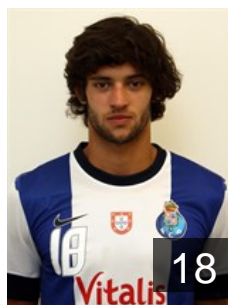

 POR

Rocha Tiago

Position: Line Player
Place of birth: S. Paio Oleiros
Date of birth: 17.10.1985
Height: 196 cm
Weight: 104 kg

CLUB COMPETITIONS - DELEGATION LIST

Men's European Cup - VELUX EHF Champions League 2012/13

VELUX®

EHF
CHAMPIONS
LEAGUE

 POR FC Porto - Players

 POR

Rola Sergio

Position: Right Wing
Place of birth: Porto
Date of birth: 30.10.1989
Height: 180 cm
Weight: 73 kg

 POR

Rosario Hugo

Position: Left Back
Place of birth: BRAGA
Date of birth: 08.03.1991
Height: 194 cm
Weight: 94 kg

 POR

Santos Hugo

Position: Left Wing
Place of birth: Porto
Date of birth: 02.03.1992
Height: 178 cm
Weight: 70 kg

 POR

Silva Jose Nuno

Position: Left Wing
Place of birth: PORTO
Date of birth: 09.02.1993
Height: 182 cm
Weight: 75 kg

 POR

Spinola Pedro

Position: Right Back
Place of birth: Funchal
Date of birth: 20.08.1983
Height: 187 cm
Weight: 88 kg