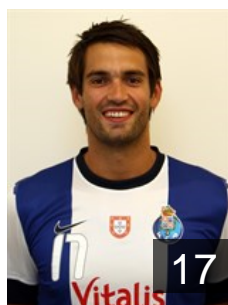

 POR

Mota Filipe

Position:
Place of birth: Odivelas
Date of birth: 07.05.1984
Height: 190 cm
Weight: 92 kg

 POR

Ramos Joao

Position: Left Wing
Place of birth: Vngaia
Date of birth: 06.07.1991
Height: 194 cm
Weight: 89 kg

 POR

Rocha Tiago

Position: Line Player
Place of birth: S. Paio Oleiros
Date of birth: 17.10.1985
Height: 196 cm
Weight: 104 kg

CLUB COMPETITIONS - DELEGATION LIST

Men's European Cup - VELUX EHF Champions League 2012/13