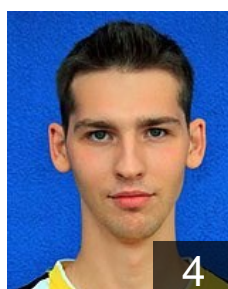

CLUB COMPETITIONS - DELEGATION LIST

Men's European Cup - Challenge Cup 2011/12

 BLR HC Masheka - Players

 BLR

Astrashapkin Aleh

Position: Right Wing
Place of birth: Mogilev
Date of birth: 20.01.1992
Height: 187 cm
Weight: 81 kg

 BLR

Babichau Dzimitry

Position: Right Back
Place of birth: Minsk
Date of birth: 25.09.1984
Height: 204 cm
Weight: 107 kg

 BLR

Bogatyrov Kiril

Position:
Place of birth: Aktubinsk
Date of birth: 31.03.1992
Height: 180 cm
Weight: 75 kg

 BLR

Domenikov Sasha

Position: Left Wing
Place of birth: Mogilev
Date of birth: 30.04.1992
Height: 189 cm
Weight: 75 kg

 BLR

Kazhuru Andrei

Position:
Place of birth: Slutsk
Date of birth: 24.06.1988
Height: 190 cm
Weight: 97 kg