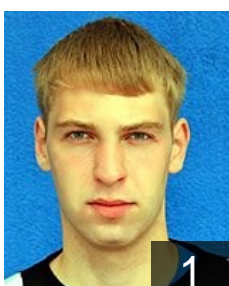

 BLR

Babichau Dzimitry

Position: Right Back
Place of birth: Minsk
Date of birth: 25.09.1984
Height: 204 cm
Weight: 107 kg

 BLR

Bogatyrov Kiril

Position:
Place of birth: Aktubinsk
Date of birth: 31.03.1992
Height: 180 cm
Weight: 75 kg

 BLR

Domenikov Sasha

Position: Left Wing
Place of birth: Mogilev
Date of birth: 30.04.1992
Height: 189 cm
Weight: 75 kg

 BLR

Kazhuru Andrei

Position:
Place of birth: Slutsk
Date of birth: 24.06.1988
Height: 190 cm
Weight: 97 kg

 BLR

Lisitsa Vadzim

Position:
Place of birth: Glusk
Date of birth: 25.10.1982
Height: 189 cm
Weight: 95 kg

 BLR

Navumenka Ruslan

Position:
Place of birth: Mogilev
Date of birth: 10.02.1992
Height: 186 cm
Weight: 77 kg