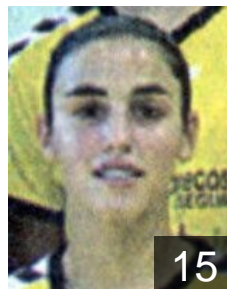

## Calhelhas Ana

Position: Left Wing  
Place of birth: Leiria  
Date of birth: 23.08.1993  
Height: 160 cm

 POR

## Carvalho Gizelle

Position: Left Wing  
Place of birth: Africa do Sul  
Date of birth: 20.02.1992  
Height: 160 cm

 POR