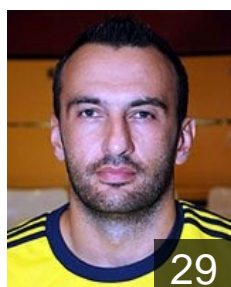

Left Club

ROU

Baiceanu Silviu

Position: Line Player
Place of birth: Constanta
Date of birth: 23.05.1978
Height: 196 cm
Weight: 109 kg
late entry on 23.08.2011