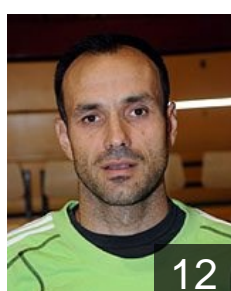

ROU

Strat Vasile Iulian

Position:
Place of birth: Iasi
Date of birth: 01.01.1975
Height: 194 cm
Weight: 95 kg