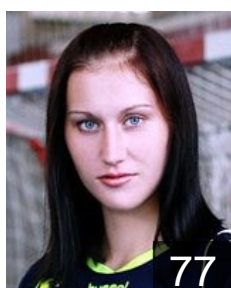

UKR

Vashchuk Olga

Position: Line Player
Place of birth: Olha
Date of birth: 13.08.1987
Height: 179 cm