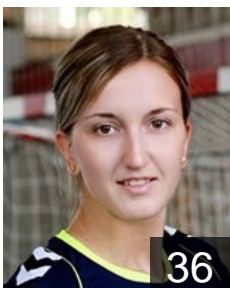

CLUB COMPETITIONS - DELEGATION LIST

Women's European Cup - Cup Winners' Cup 2011/12

 RUS Rostov-Don - Players

 RUS
Adzhiderskaya Olga
Position: Right Back
Place of birth: Tashkent
Date of birth: 28.11.1982
Height: 190 cm

 RUS
Artamonova Ekaterina
Position: Right Back
Place of birth: Volgograd
Date of birth: 03.06.1989
Height: 176 cm

 RUS
Chernyshkova Alla
Position:
Place of birth: Omsk
Date of birth: 01.08.1988
Height: 170 cm

 RUS
Gabisova Galina
Position:
Place of birth: Rostov-On-Don
Date of birth: 17.06.1985
Height: 180 cm

 RUS
Garbuz Maria
Position: Left Back
Place of birth: Krasnodar
Date of birth: 24.09.1990
Height: 182 cm