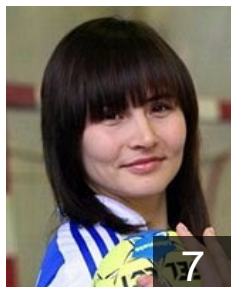

CLUB COMPETITIONS - DELEGATION LIST

Women's European Cup - Cup Winners' Cup 2011/12

RUS Rostov-Don - Players

RUS

Petrova Maia

Position: Line Player
Place of birth: Volgograd
Date of birth: 26.05.1982
Height: 178 cm