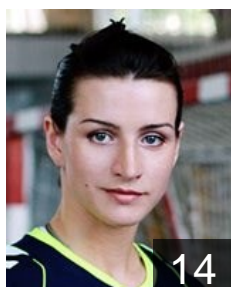

Position: Line Player
Place of birth: Krasnodar
Date of birth: 03.12.1990
Height: 185 cm

 **UKR**

Shybanova Iryna

Position: Line Player
Place of birth: Kirovograd
Date of birth: 16.11.1978
Height: 178 cm

 **UKR**

Shymkute Regina

Position: Left Back
Place of birth: Herson
Date of birth: 21.12.1985
Height: 179 cm

 **RUS**

Skorikova Lidia

Position: Line Player
Place of birth: Rostov-On-Don
Date of birth: 27.04.1987
Height: 179 cm