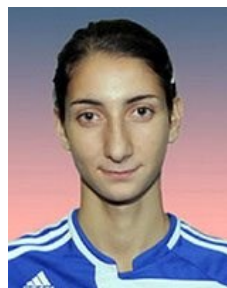

 RUS
Artamonova Ekaterina
Position: Right Back
Place of birth: Volgograd
Date of birth: 03.06.1989
Height: 176 cm

 RUS
Chernyshkova Alla
Position:
Place of birth: Omsk
Date of birth: 01.08.1988
Height: 170 cm

 RUS
Gabisova Galina
Position:
Place of birth: Rostov-On-Don
Date of birth: 17.06.1985
Height: 180 cm

 RUS
Garbuz Maria
Position: Left Back
Place of birth: Krasnodar
Date of birth: 24.09.1990
Height: 182 cm