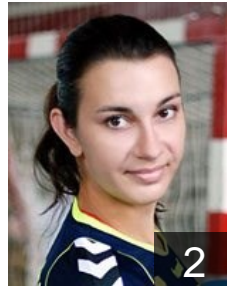

 RUS
Artamonova Ekaterina
Position: Right Back
Place of birth: Volgograd
Date of birth: 03.06.1989
Height: 176 cm

 RUS
Chernyshkova Alla
Position:
Place of birth: Omsk
Date of birth: 01.08.1988
Height: 170 cm