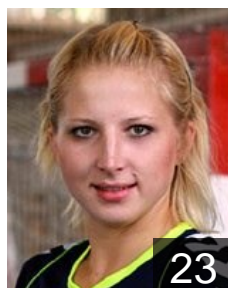

 RUS
Lomonosova Elena
Position:
Place of birth:
Date of birth: 05.03.1992
Height: 178 cm

 RUS
Maslova Daria
Position: Left Back
Place of birth:
Date of birth: 06.01.1990
Height: 178 cm

CLUB COMPETITIONS - DELEGATION LIST

Women's European Cup - Cup Winners' Cup 2011/12

 **RUS** Rostov-Don - Players

 **RUS**

Petrova Maia

Position: Line Player
Place of birth: Volgograd
Date of birth: 26.05.1982
Height: 178 cm

 **RUS**

Sen Anna

Position: Line Player
Place of birth: Krasnodar
Date of birth: 03.12.1990
Height: 185 cm

 **UKR**

Shybanova Iryna

Position: Line Player
Place of birth: Kirovograd
Date of birth: 16.11.1978
Height: 178 cm

 **UKR**

Shymkute Regina

Position: Left Back
Place of birth: Herson
Date of birth: 21.12.1985
Height: 179 cm

 **RUS**

Skorikova Lidia

Position: Line Player
Place of birth: Rostov-On-Don
Date of birth: 27.04.1987
Height: 179 cm