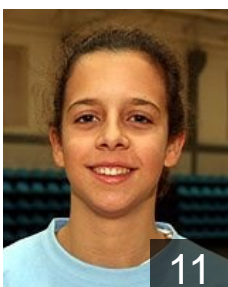

2

 **POR**

Fernandes Diana

Position: Right Wing
Place of birth: Lisboa
Date of birth: 09.06.1983
Height: 167 cm

10

 **POR**

Figueiredo Angela

Position: Left Back
Place of birth: Lagoa
Date of birth: 26.08.1992
Height: 170 cm

11

 **POR**

Goncalves Joana

Position: Line Player
Place of birth: Lagoa
Date of birth: 13.10.1993
Height: 174 cm

3

 **UKR**

Ishchenko Valeriya

Position:
Place of birth: Kiev
Date of birth: 16.11.1994
Height: 176 cm