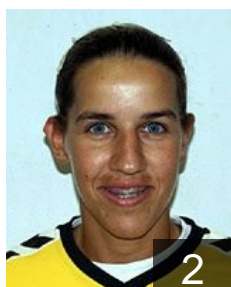

8

 POR

Alves Rita

Position: Line Player
Place of birth: Vila Nova de Gaia
Date of birth: 24.08.1992
Height: 185 cm

3

 POR

Andrade Andreia

Position: Right Wing
Place of birth: Funchal
Date of birth: 16.03.1983
Height: 166 cm

2

 POR

Correia Ana

Position: Right Back
Place of birth: Funchal
Date of birth: 25.04.1988
Height: 172 cm

6

 POR

Gouveia Esmeralda

Position:
Place of birth: Funchal
Date of birth: 20.11.1976
Height: 168 cm