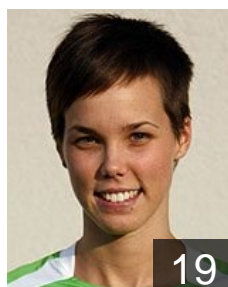

HUN

Kerekes Petra

Position: Right Wing
Place of birth: Budapest
Date of birth: 15.04.1990
Height: 171 cm

19