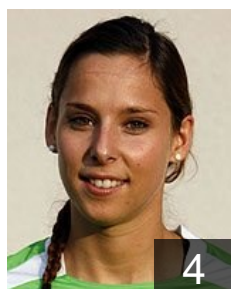

6

 HUN

**Kerekes Petra**

Position: Right Wing  
Place of birth: Budapest  
Date of birth: 15.04.1990  
Height: 171 cm

19

 AUT

**Kircher Linda**

Position: Left Wing  
Place of birth: Klagenfurt  
Date of birth: 07.08.1986  
Height: 161 cm

4

 AUT

**Lindenthal Iris**

Position:  
Place of birth: Klagenfurt  
Date of birth: 27.02.1992  
Height: 165 cm

1

 SLO

**Marincek Misa**

Position:  
Place of birth: Celje  
Date of birth: 18.02.1985  
Height: 187 cm