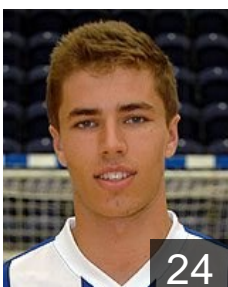

 POR

Oliveira Andrade Dario

Position: Left Wing
Place of birth: Braga
Date of birth: 15.02.1981
Height: 176 cm
Weight: 82 kg

CLUB COMPETITIONS - DELEGATION LIST

Men's European Cup - VELUX EHF Champions League 2011/12

 POR FC Porto - Players

 POR
Pesqueira Ricardo
Position: Line Player
Place of birth: Gondomar
Date of birth: 27.12.1991
Height: 198 cm
Weight: 102 kg

 POR
Ramos Joao
Position: Left Wing
Place of birth: Vngaia
Date of birth: 06.07.1991
Height: 194 cm
Weight: 89 kg

 POR
Rocha Tiago
Position: Line Player
Place of birth: S. Paio Oleiros
Date of birth: 17.10.1985
Height: 195 cm
Weight: 104 kg

 POR
Rola Sergio
Position: Right Wing
Place of birth: Porto
Date of birth: 30.10.1989
Height: 180 cm
Weight: 75 kg