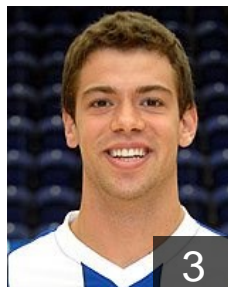

 POR

Oliveira Andrade Dario

Position: Left Wing
Place of birth: Braga
Date of birth: 15.02.1981
Height: 176 cm
Weight: 82 kg

CLUB COMPETITIONS - DELEGATION LIST

Men's European Cup - VELUX EHF Champions League 2011/12

 POR FC Porto - Players

 POR
Pesqueira Ricardo
Position: Line Player
Place of birth: Gondomar
Date of birth: 27.12.1991
Height: 198 cm
Weight: 102 kg

 POR
Ramos Joao
Position: Left Wing
Place of birth: Vngaia
Date of birth: 06.07.1991
Height: 194 cm
Weight: 89 kg