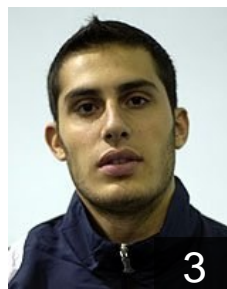

TUR

Sarak Özgür

Position: Right Back
Place of birth: Samsun
Date of birth: 07.02.1993
Height: 19300 cm
Weight: 90 kg

3