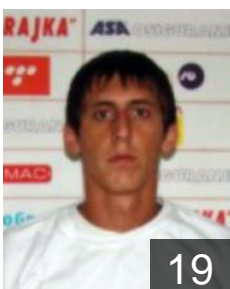

66

 BIH

Cirak Namik

Position: Right Wing
Place of birth: Zvornik
Date of birth: 24.11.1989
Height: 188 cm
Weight: 80 kg

9

 BIH

Ferhatbegovic Mirza

Position:
Place of birth: Tuzla
Date of birth: 01.03.1984
Height: 180 cm
Weight: 80 kg

10

 BIH

Hadziomerovic Gafar

Position: Line Player
Place of birth: Bijeljina
Date of birth: 13.02.1990
Height: 194 cm
Weight: 95 kg

2

 BIH

Husic Mihret

Position: Left Wing
Place of birth: Tuzla
Date of birth: 18.07.1990
Height: 186 cm
Weight: 80 kg

19

 BIH

Ivanisevic Dejan

Position: Left Wing
Place of birth: Tuzla
Date of birth: 13.01.1987
Height: 190 cm
Weight: 80 kg

5

 BIH

Jagodic Senad

Position: Right Back
Place of birth: Tuzla
Date of birth: 18.05.1984
Height: 193 cm
Weight: 100 kg