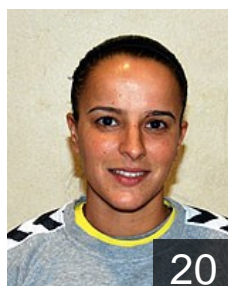

 POR
Gois Tatiana
Position:
Place of birth: Milagres
Date of birth: 25.07.1993
Height: 170 cm

 POR
Isidro Andreia
Position: Right Wing
Place of birth: Entroncamento
Date of birth: 27.10.1987
Height: 165 cm

 POR
Lagoa Filomena
Position:
Place of birth: Leiria
Date of birth: 04.11.1981
Height: 163 cm

86

28

 POR
Lopes Kelly
Position: Left Back
Place of birth: Suica
Date of birth: 16.04.1992
Height: 167 cm

 POR
Martins Ana
Position:
Place of birth: Leiria
Date of birth: 06.04.1984
Height: 165 cm

13

 POR
Pereira Diana
Position: Right Back
Place of birth: Leiria
Date of birth: 19.02.1988
Height: 175 cm

 POR
Pinho Raquel
Position:
Place of birth: Leiria
Date of birth: 28.06.1983
Height: 163 cm

20

CLUB COMPETITIONS - DELEGATION LIST