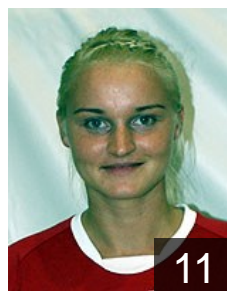

CLUB COMPETITIONS - DELEGATION LIST

Women's European Cup - Challenge Cup 2010/11

 LAT Stopinu NHK - Players

 LAT

Asare Ivita

Position: Back
Place of birth: Ogre
Date of birth: 28.12.1974
Height: 175 cm

13

 LAT

Baikova Anna

Position:
Place of birth: Riga
Date of birth: 18.03.1992
Height: 166 cm

1

 LAT

Djakunovska Karina

Position: Line Player
Place of birth: Riga
Date of birth: 23.06.1992
Height: 163 cm

15

 LAT

Ekkerte Elita

Position: Left Wing
Place of birth: Ogre
Date of birth: 22.12.1987
Height: 170 cm

11

 LAT

Kenina Elizabete

Position: Left Wing
Place of birth: Riga
Date of birth: 13.10.1993
Height: 174 cm

5

 LAT