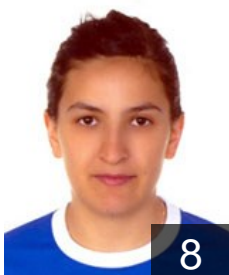

CLUB COMPETITIONS - DELEGATION LIST

Women's European Cup - Challenge Cup 2010/11

TUR Anadolu University S.C. - Players

TUR

Sevgi Merve

Position: Right Wing

Place of birth: Eskisehir

Date of birth: 12.11.1989

Height: 165 cm