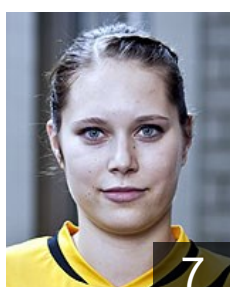

SUI

Jugovic Ria

Position: Left Back
Place of birth: Illnau-Effretikon
Date of birth: 07.11.1992
Height: 180 cm

7