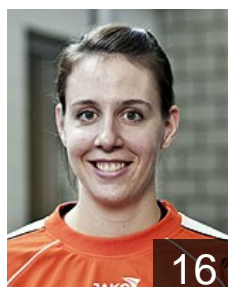

## Berger Sabrina

Position: Right Wing  
Place of birth: Neftenbach  
Date of birth: 01.12.1987  
Height: 168 cm

6

20

 GER

## Duhanaj Irena

Position: Right Wing  
Place of birth: Uzwil  
Date of birth: 24.09.1986  
Height: 167 cm

8

 SUI

## Heredia Vanessa

Position: Right Back  
Place of birth: Wettingen  
Date of birth: 10.08.1985  
Height: 168 cm

13

 SUI

## Herzog Daniela

Position: Left Back  
Place of birth: Winterthur  
Date of birth: 21.05.1987  
Height: 179 cm

5

 SUI