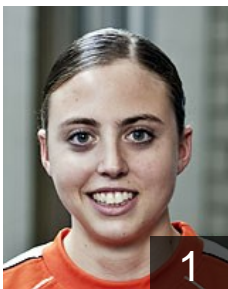

SUI

Levis Anja

Position:
Place of birth: Zürich
Date of birth: 15.05.1986
Height: 168 cm