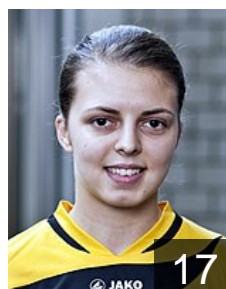

SUI

Slipac Barbara

Position: Left Wing
Place of birth: Dübendorf
Date of birth: 11.12.1988
Height: 173 cm