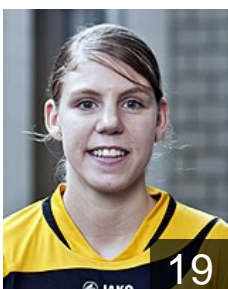

SUI

Sievi Noriane

Position: Line Player
Place of birth: Bonaduz
Date of birth: 25.09.1987
Height: 177 cm