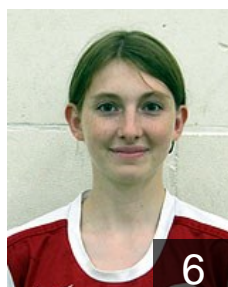

 BEL

Huybrechts Margot

Position:
Place of birth: Bonheiden
Date of birth: 06.04.1990
Height: 167 cm

 BEL

Laurent Britt

Position:
Place of birth: Ekeren
Date of birth: 09.08.1989
Height: 176 cm

 BEL

Leonaers Kristien

Position: Right Back
Place of birth: Tongeren
Date of birth: 27.05.1994
Height: 173 cm

 BEL

Lichter Tessy

Position: Right Wing
Place of birth: Tongeren
Date of birth: 28.05.1981
Height: 168 cm

 BEL

Mikunda Kimberly