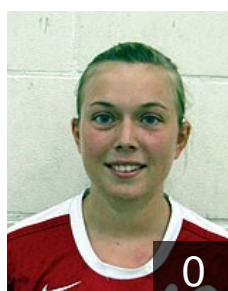

 BEL

Claessens Evlien

Position: Left Wing
Place of birth: Turnhout
Date of birth: 09.12.1988
Height: 170 cm

 BEL

De Beckker Heidi

Position: Right Wing
Place of birth: Wilrijk
Date of birth: 11.03.1982
Height: 176 cm

 BEL

Huybrechts Margot

Position:
Place of birth: Bonheiden
Date of birth: 06.04.1990
Height: 167 cm

 BEL

Laurent Britt

Position:
Place of birth: Ekeren
Date of birth: 09.08.1989
Height: 176 cm

 BEL

Leonaers Kristien