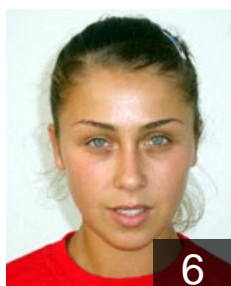

2

 MKD

Adjuleska Sofija

Position: Back
Place of birth: Prilep
Date of birth: 02.01.1992
Height: 166 cm

10

 MKD

Angeleska Biljana

Position:
Place of birth: Prilep
Date of birth: 04.01.1980
Height: 174 cm

12

 MKD

Caneska Sara

Position: Line Player
Place of birth: Prilep
Date of birth: 18.01.1996
Height: -

 MKD

Dukoska Emilija

Position: Back
Place of birth: Prilep
Date of birth: 18.12.1991
Height: 167 cm

8

 MKD

Durlanova Sandra

Position:
Place of birth: Prilep
Date of birth: 01.11.1994
Height: 170 cm

16

 MKD

Georgievaska Simona

Position: Wing
Place of birth: Skopje
Date of birth: 25.08.1990
Height: 168 cm

6

 MKD

Gicheva Meri

Position: Right Back
Place of birth: Prilep
Date of birth: 06.07.1984
Height: 176 cm

 MKD

Ilieska Kristina

Position: Line Player
Place of birth: Prilep
Date of birth: 28.04.1989
Height: 176 cm