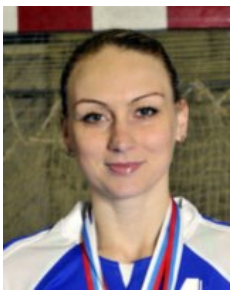

 UKR  
**Shymkute Regina**  
Position: Left Back  
Place of birth: Herson  
Date of birth: 21.12.1985  
Height: 179 cm

# CLUB COMPETITIONS - DELEGATION LIST

Women's European Cup - Cup Winners' Cup 2010/11

 RUS Rostov-Don - Players

 RUS  
**Sidorova Tatiana**  
Position: Right Wing  
Place of birth:  
Date of birth: 19.08.1989  
Height: 179 cm

 RUS  
**Skorikova Lidia**  
Position: Line Player  
Place of birth: Rostov-On-Don  
Date of birth: 27.04.1987  
Height: 179 cm

 RUS  
**Slivinskaya Elena**  
Position: Right Back  
Place of birth: Rostov-On-Don  
Date of birth: 09.05.1980  
Height: 186 cm