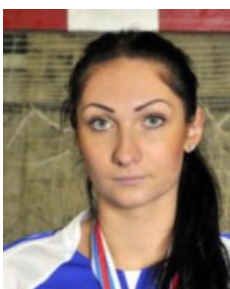

RUS
Sytnikova Alexandra
Position: Left Back
Place of birth: Rostov-On-Don
Date of birth: 30.10.1985
Height: 186 cm