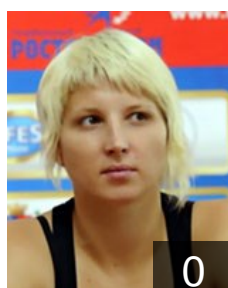

 RUS  
**Kayumova Renata**  
Position:  
Place of birth:  
Date of birth: 10.12.1991  
Height: 180 cm

 RUS  
**Koroleva Ekaterina**  
Position: Left Wing  
Place of birth:  
Date of birth: 10.03.1991  
Height: 178 cm

 RUS  
**Lavrenyuk Tatiana**  
Position: Left Back  
Place of birth: Volgograd  
Date of birth: 10.08.1989  
Height: 169 cm

 RUS  
**Maslova Daria**  
Position: Left Back  
Place of birth:  
Date of birth: 06.01.1990  
Height: 178 cm

 RUS  
**Petrova Maia**  
Position: Line Player  
Place of birth: Volgograd  
Date of birth: 26.05.1982  
Height: 178 cm

 UKR  
**Shybanova Iryna**  
Position: Line Player  
Place of birth: Kirovograd  
Date of birth: 16.11.1978  
Height: 178 cm

 UKR  
**Shymkute Regina**  
Position: Left Back  
Place of birth: Herson  
Date of birth: 21.12.1985  
Height: 179 cm