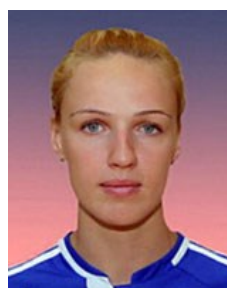

RUS
Yurina Ekaterina
Position: Left Back
Place of birth: Leningrad
Date of birth: 02.07.1984
Height: 182 cm