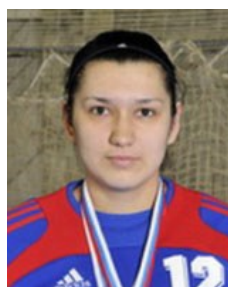

RUS
Kayumova Renata
Position:
Place of birth:
Date of birth: 10.12.1991
Height: 180 cm