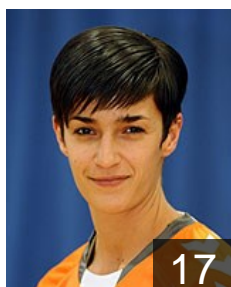

## Bader Jelena

Position: Left Back  
Place of birth: Metkovic  
Date of birth: 28.12.1981  
Height: 175 cm

21

 POL

## Byzdra Kinga

Position:  
Place of birth: Pulawy  
Date of birth: 09.01.1989  
Height: 181 cm

89

 POL

## Cieplowska Natalia

Position: Right Back  
Place of birth: Szczecin  
Date of birth: 13.07.1976  
Height: 174 cm

7

 POL

## Czarna Izabela

Position:  
Place of birth: Jelenia Gora  
Date of birth: 27.05.1985  
Height: 179 cm

64

 FRA