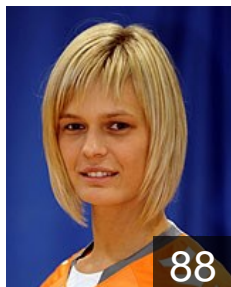

CLUB COMPETITIONS - DELEGATION LIST

Women's European Cup - Cup Winners' Cup 2010/11

POL **KGHM MKS Zagłębie Lubin - Players**

POL

Pielesz Klaudia

Position: Left Back
Place of birth: Zastrzebie Zdroj
Date of birth: 25.10.1988
Height: 191 cm

88