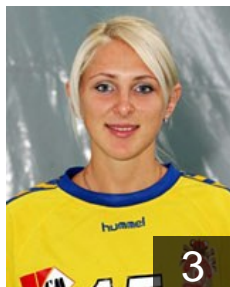

CLUB COMPETITIONS - DELEGATION LIST

Women's European Cup - EHF Cup 2010/11

BLR Gorodnichanka - Players

BLR

Spas Iryna

Position: Line Player
Place of birth: Oshmianu
Date of birth: 14.12.1987
Height: 180 cm