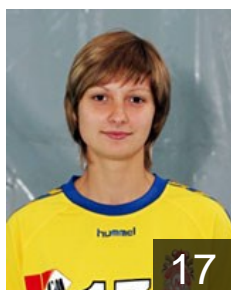

CLUB COMPETITIONS - DELEGATION LIST

Women's European Cup - EHF Cup 2010/11

 BLR Gorodnichanka - Players

 BLR

Arkhipchyk Maryia

Position: Left Back
Place of birth: Rogachev
Date of birth: 17.05.1990
Height: 183 cm

 BLR

Bobryk Tatsiana

Position:
Place of birth: Volkavusk
Date of birth: 18.07.1982
Height: 182 cm

 BLR

Bulava Yuliya

Position: Back
Place of birth: Grodno
Date of birth: 06.06.1983
Height: 180 cm

 BLR

Chystsik Tamara