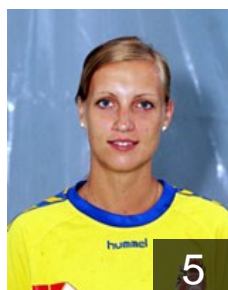

CLUB COMPETITIONS - DELEGATION LIST

Women's European Cup - EHF Cup 2010/11

 BLR Gorodnichanka - Players

 BLR

Arkhipchyk Maryia

Position: Left Back
Place of birth: Rogachev
Date of birth: 17.05.1990
Height: 183 cm

 BLR

Bobryk Tatsiana

Position:
Place of birth: Volkavusk
Date of birth: 18.07.1982
Height: 182 cm

 BLR

Bulava Yuliya

Position: Back
Place of birth: Grodno
Date of birth: 06.06.1983
Height: 180 cm

 BLR

Chystsik Tamara