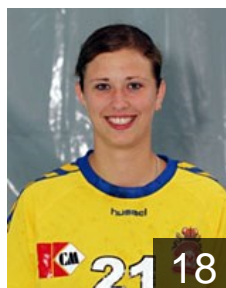

9

 BLR

Sharapanouskaya Iryna

Position:
Place of birth: Orsha
Date of birth: 20.01.1988
Height: 168 cm

20

 UKR

Shymko Natalia

Position: Left Back
Place of birth: Zakarp Obl
Date of birth: 25.04.1991
Height: 185 cm

14

CLUB COMPETITIONS - DELEGATION LIST

Women's European Cup - EHF Cup 2010/11

 BLR Gorodnichanka - Players

 BLR

Spas Iryna

Position: Line Player
Place of birth: Oshmianu
Date of birth: 14.12.1987
Height: 180 cm

 BLR

Vasileuskaya Natallia

Position: Right Back
Place of birth: Zelva
Date of birth: 23.02.1991
Height: 175 cm

 BLR

Yadchanka Aksana

Position: Left Wing
Place of birth: Narovlia
Date of birth: 25.04.1989
Height: 158 cm

 BLR

Yankouskaya Valiantsina

Position: Left Back
Place of birth: Rogachev
Date of birth: 16.08.1987
Height: 187 cm

Left Club

 MDA

Matchenko Olena

Position: Right Back
Place of birth:
Date of birth: 01.01.1992
Height: 175 cm