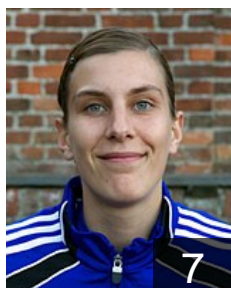

## Arroyo Marlen

Position: Wing  
Place of birth: Leiden  
Date of birth: 31.01.1986  
Height: 160 cm

 **NED**

## Barendrecht Marlies

Position: Back  
Place of birth: Den Haag  
Date of birth: 31.12.1990  
Height: 180 cm

 **NED**