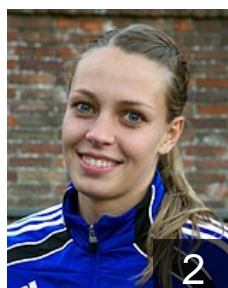

## Quataert Ina

Position: Back  
Place of birth: Zoetermeer  
Date of birth: 25.12.1993  
Height: 172 cm

 **NED**

## Van der Pol Withley

Position:  
Place of birth: Rotterdam  
Date of birth: 26.10.1995  
Height: 180 cm

16

 **NED**

## Van Gulik Sarah

Position: Back  
Place of birth: Zoetermeer  
Date of birth: 19.02.1990  
Height: 176 cm

26

 **NED**