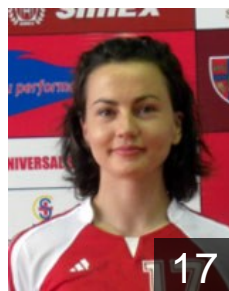

## Ailincai Crina Elena

Position: Left Back  
Place of birth: Stanisesti  
Date of birth: 03.04.1990  
Height: 191 cm

 ROU

## Babeanu Elena Daniela

Position: Left Back  
Place of birth: Rm. Valcea  
Date of birth: 18.11.1988  
Height: 179 cm

 ROU

## Cheta Muresan A.

Position:   
Place of birth: Zalau  
Date of birth: 05.07.1991  
Height: 187 cm

 ROU

## Ciuciulete Andreea Georgiana

Position: Line Player  
Place of birth: Bailesti  
Date of birth: 23.04.1987  
Height: 175 cm

 ROU