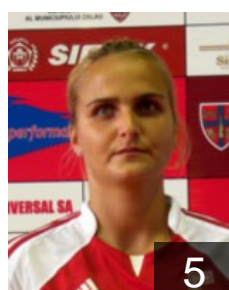

## Molfea Nicoleta Daniela

Position: Left Wing  
Place of birth: Slatina  
Date of birth: 09.12.1987  
Height: 176 cm

 ROU

## Muresean Adina Maria

Position:   
Place of birth: Zalau  
Date of birth: 07.03.1992  
Height: 176 cm

 ROU

## Nichita Mirela Madalina

Position:   
Place of birth: Tulcea  
Date of birth: 26.09.1985  
Height: 181 cm

 ROU