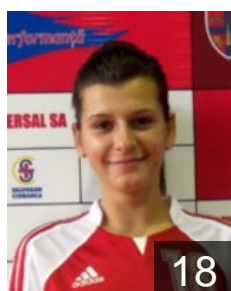

ROU

Tamas Ioana

Position: Right Wing
Place of birth: Baia Mare
Date of birth: 15.05.1991
Height: 168 cm