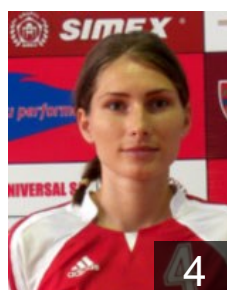

ROU

Stoian Adriana Veronica

Position: Left Back
Place of birth: Zalau
Date of birth: 14.07.1987
Height: 178 cm