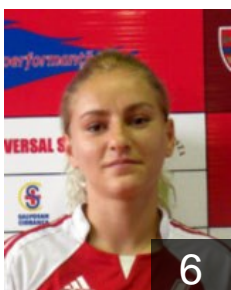

## Babeanu Elena Daniela

Position: Left Back  
Place of birth: Rm. Valcea  
Date of birth: 18.11.1988  
Height: 179 cm

 ROU

## Cheta Muresan A.

Position:   
Place of birth: Zalau  
Date of birth: 05.07.1991  
Height: 187 cm

 ROU

## Ciuciulete Andreea Georgiana

Position: Line Player  
Place of birth: Bailesti  
Date of birth: 23.04.1987  
Height: 175 cm

 ROU