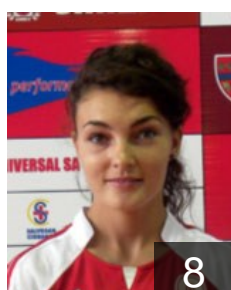

## Tamas Ioana

Position: Right Wing  
Place of birth: Baia Mare  
Date of birth: 15.05.1991  
Height: 168 cm

 ROU

## Trif Andrada Ruxandra

Position: Right Wing  
Place of birth: Baia Mare  
Date of birth: 22.10.1990  
Height: 173 cm

 ROU