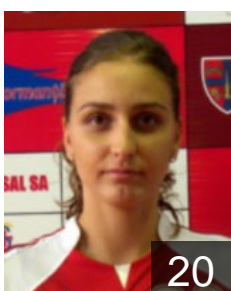

## Ciuciulete Andreea Georgiana

Position: Line Player  
Place of birth: Bailesti  
Date of birth: 23.04.1987  
Height: 175 cm

 ROU

## Cristoaica Mariana Irina

Position: Left Wing  
Place of birth: Slatina  
Date of birth: 10.05.1987  
Height: 169 cm

 ROU

## Czezi Alina Ramona

Position: Left Wing  
Place of birth: Zalau  
Date of birth: 15.10.1989  
Height: 166 cm

 ROU

## Molfea Nicoleta Daniela

Position: Left Wing  
Place of birth: Slatina  
Date of birth: 09.12.1987  
Height: 176 cm

 ROU