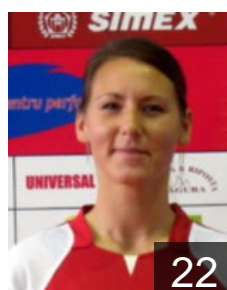

ROU

Vezentan Simina

Position: Back
Place of birth: Baia Mare
Date of birth: 25.01.1991
Height: 177 cm