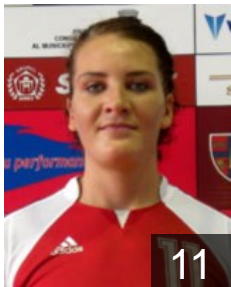

CLUB COMPETITIONS - DELEGATION LIST

Women's European Cup - EHF Cup 2010/11

ROU H.C. Zalau - Players

ROU

Ailincai Crina Elena

Position: Left Back
Place of birth: Stanisesti
Date of birth: 03.04.1990
Height: 191 cm