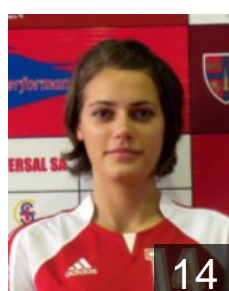

## Nichita Mirela Madalina

Position:   
Place of birth: Tulcea  
Date of birth: 26.09.1985  
Height: 181 cm

 ROU

## Nita Mihaela

Position: Right Back  
Place of birth: Bucuresti  
Date of birth: 06.11.1986  
Height: 180 cm

 ROU

## Rob Roxana Daniela

Position: Left Wing  
Place of birth: Baia Mare  
Date of birth: 29.05.1992  
Height: 171 cm

 ROU