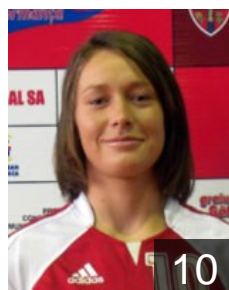

## Ciuciulete Andreea Georgiana

Position: Line Player  
Place of birth: Bailesti  
Date of birth: 23.04.1987  
Height: 175 cm

 ROU

## Cristoaica Mariana Irina

Position: Left Wing  
Place of birth: Slatina  
Date of birth: 10.05.1987  
Height: 169 cm

 ROU