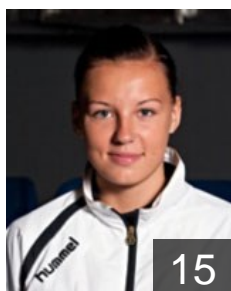

 POL  
**Malek Dorota**  
Position:  
Place of birth: Tuchola  
Date of birth: 03.01.1981  
Height: 176 cm

 POL  
**Markiewicz Agata**  
Position: Left Wing  
Place of birth: Lublin  
Date of birth: 09.03.1989  
Height: 175 cm

 POL  
**Marzec Monika**  
Position: Line Player  
Place of birth: Krasnik  
Date of birth: 13.06.1973  
Height: 174 cm

 POL  
**Mielczewska Aleksandra**  
Position: Right Back  
Place of birth: Gdansk  
Date of birth: 20.03.1989  
Height: 176 cm

 BLR  
**Mihdaliyova Alesia**  
Position: Right Back  
Place of birth: Orsza  
Date of birth: 22.01.1985  
Height: 177 cm

 POL  
**Polanowska Marzena**  
Position: Right Wing  
Place of birth: Gliwice  
Date of birth: 07.08.1990  
Height: 175 cm