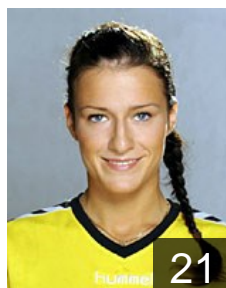

POL
Szwed Karolina
Position:
Place of birth: Gdansk
Date of birth: 23.04.1989
Height: 183 cm