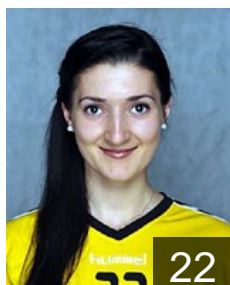

 POL
Lipska Urszula
Position: Left Wing
Place of birth: Lebork
Date of birth: 25.06.1980
Height: 169 cm

CLUB COMPETITIONS - DELEGATION LIST

Women's European Cup - EHF Cup 2010/11

 POL *Vistal Gdynia - Players*

 POL
Mikszto Patrycja
Position:
Place of birth: Chorzow
Date of birth: 26.05.1983
Height: 179 cm

 POL
Sabala Katarzyna
Position: Right Wing
Place of birth: Wroclaw
Date of birth: 06.05.1989
Height: 169 cm

 POL
Sulzycka Karolina
Position: Left Wing
Place of birth: Tczew
Date of birth: 14.08.1986
Height: 169 cm

 POL
Szwed Karolina
Position:
Place of birth: Gdansk
Date of birth: 23.04.1989
Height: 183 cm

Left Club