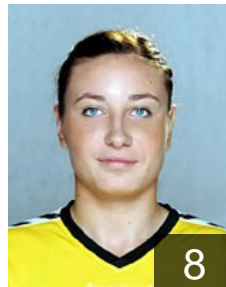

CLUB COMPETITIONS - DELEGATION LIST

Women's European Cup - EHF Cup 2010/11

 POL *Vistal Gdynia - Players*

 POL
Andrzejewska Ewa
Position: Left Back
Place of birth: Gdansk
Date of birth: 18.01.1992
Height: 182 cm

 POL
Bialek Agnieszka
Position: Left Back
Place of birth: Kielce
Date of birth: 22.04.1990
Height: 182 cm

 POL
Brzezinska Dominika
Position:
Place of birth: Gdansk
Date of birth: 13.07.1989
Height: 174 cm