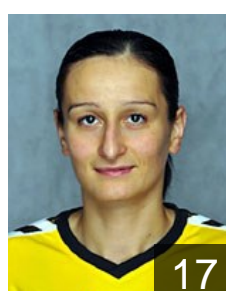

 POL
Gapska Malgorzata
Position:
Place of birth: Gdansk
Date of birth: 03.09.1983
Height: 176 cm

 POL
Glowinska Monika
Position: Right Back
Place of birth: Oborniki Wlkp.
Date of birth: 04.01.1982
Height: 173 cm

 POL
Jedrzejczyk Aleksandra
Position: Left Wing
Place of birth: Gdansk
Date of birth: 12.04.1990
Height: 182 cm

 UKR
Kobzar Sabina
Position: Line Player
Place of birth: Duszynbe
Date of birth: 03.01.1989
Height: 175 cm

 POL
Koniuszaniec Katarzyna
Position: Right Wing
Place of birth: Elblag
Date of birth: 10.01.1985
Height: 177 cm

 POL
Kulwinska Patrycja
Position: Line Player
Place of birth: Gdansk
Date of birth: 31.03.1989
Height: 176 cm