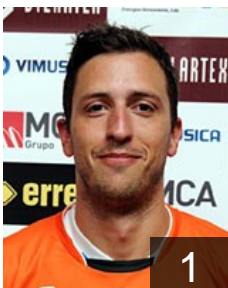

POR
Silva Ivo

Position:
Place of birth: Braga
Date of birth: 24.10.1982
Height: 196 cm
Weight: 89 kg