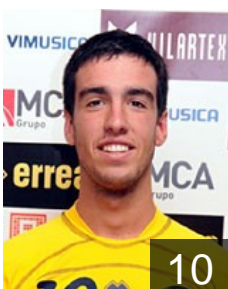

 **POR**
Ribeiro Sergio

Position:
Place of birth: Guimaraes
Date of birth: 18.05.1992
Height: 185 cm
Weight: 75 kg

 **POR**
Rodrigues Jorge

Position: Left Wing
Place of birth: Braga
Date of birth: 08.08.1985
Height: 174 cm
Weight: 76 kg

 **POR**
Sampaio Jose

Position: Left Wing
Place of birth: Guimaraes
Date of birth: 23.07.1987
Height: 184 cm
Weight: 88 kg

 **POR**
Sampaio Paulo

Position:
Place of birth: Guimaraes
Date of birth: 18.11.1982
Height: 187 cm
Weight: 106 kg

 **POR**
Silva Ivo

Position:
Place of birth: Braga
Date of birth: 24.10.1982
Height: 196 cm
Weight: 89 kg

 **POR**
Silva Joao

Position: Line Player
Place of birth: Braga
Date of birth: 20.10.1978
Height: 185 cm
Weight: 88 kg