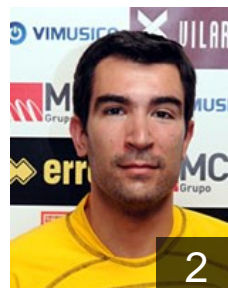

 **POR**
Sampaio Jose

Position: Left Wing
Place of birth: Guimaraes
Date of birth: 23.07.1987
Height: 184 cm
Weight: 88 kg

 **POR**
Sampaio Paulo

Position:
Place of birth: Guimaraes
Date of birth: 18.11.1982
Height: 187 cm
Weight: 106 kg

 **POR**
Silva Ivo

Position:
Place of birth: Braga
Date of birth: 24.10.1982
Height: 196 cm
Weight: 89 kg

 **POR**
Silva Joao

Position: Line Player
Place of birth: Braga
Date of birth: 20.10.1978
Height: 185 cm
Weight: 88 kg