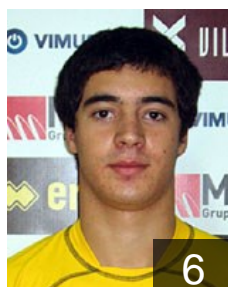

CLUB COMPETITIONS - DELEGATION LIST

Men's European Cup - Cup Winners' Cup 2010/11

 **POR** Xico Andebol - Players

 **POR**
Baptista Joao
Position: Line Player
Place of birth: Guimaraes
Date of birth: 05.07.1992
Height: 190 cm
Weight: 97 kg

 **POR**
Barbosa Pedro
Position:
Place of birth: Braga
Date of birth: 02.11.1989
Height: 189 cm
Weight: 94 kg

 **POR**
Castro Ricardo
Position:
Place of birth: Braga
Date of birth: 12.08.1986
Height: 186 cm
Weight: 88 kg

 **POR**
Correia Pedro
Position: Right Wing
Place of birth: Guimaraes
Date of birth: 13.05.1984
Height: 179 cm
Weight: 88 kg

 **POR**
Costa Daniel
Position: Right Back
Place of birth: Sto Tirso
Date of birth: 08.01.1984
Height: 189 cm
Weight: 87 kg

 **POR**
Cunha Tiago
Position: Left Back
Place of birth: Guimaraes
Date of birth: 11.06.1992
Height: 187 cm
Weight: 87 kg

 **POR**
Fernandes Eduardo
Position:
Place of birth: Guimaraes
Date of birth: 25.01.1978
Height: 177 cm
Weight: 91 kg