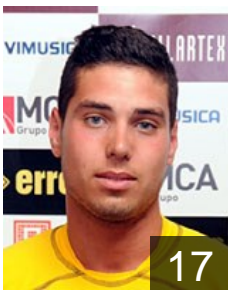

 **POR**
Goncalves Cesar
Position: Right Wing
Place of birth: Guimaraes
Date of birth: 07.12.1988
Height: 178 cm
Weight: 81 kg

 **POR**
Machado Marino
Position: Line Player
Place of birth: Guimaraes
Date of birth: 30.03.1990
Height: 188 cm
Weight: 95 kg

 **POR**
Magalhaes Tiago
Position: Left Back
Place of birth: Porto
Date of birth: 17.12.1986
Height: 193 cm
Weight: 100 kg

 **POR**
Oliveira Diogo
Position: Left Back
Place of birth: Sto Tirso
Date of birth: 12.01.1988
Height: 184 cm
Weight: 83 kg

 **POR**
Pinto Isaac
Position:
Place of birth: Braga
Date of birth: 20.10.1988
Height: 185 cm
Weight: 80 kg

CLUB COMPETITIONS - DELEGATION LIST

Men's European Cup - Cup Winners' Cup 2010/11

 **POR** Xico Andebol - Players

 **POR**
Ribeiro Sergio

Position:
Place of birth: Guimaraes
Date of birth: 18.05.1992
Height: 185 cm
Weight: 75 kg

 **POR**
Rodrigues Jorge

Position: Left Wing
Place of birth: Braga
Date of birth: 08.08.1985
Height: 174 cm
Weight: 76 kg