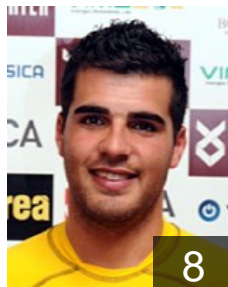

CLUB COMPETITIONS - DELEGATION LIST

Men's European Cup - Cup Winners' Cup 2010/11

 **POR** Xico Andebol - Players

 **POR**
Baptista Joao
Position: Line Player
Place of birth: Guimaraes
Date of birth: 05.07.1992
Height: 190 cm
Weight: 97 kg