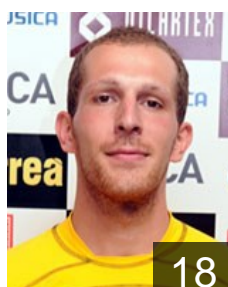

 **POR**
Cunha Tiago
Position: Left Back
Place of birth: Guimaraes
Date of birth: 11.06.1992
Height: 187 cm
Weight: 87 kg

 **POR**
Fernandes Eduardo
Position:
Place of birth: Guimaraes
Date of birth: 25.01.1978
Height: 177 cm
Weight: 91 kg

 **POR**
Goncalves Cesar
Position: Right Wing
Place of birth: Guimaraes
Date of birth: 07.12.1988
Height: 178 cm
Weight: 81 kg

 **POR**
Machado Marino
Position: Line Player
Place of birth: Guimaraes
Date of birth: 30.03.1990
Height: 188 cm
Weight: 95 kg