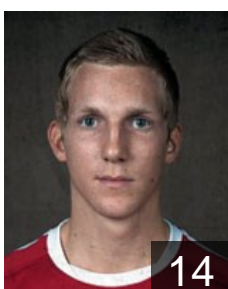

CLUB COMPETITIONS - DELEGATION LIST

Men's European Cup - Cup Winners' Cup 2010/11

 SUI Pfadi Winterthur Handball - Players

 GER

Baur Matthias

Position:
Place of birth: Lörrach
Date of birth: 12.01.1988
Height: 186 cm
Weight: 88 kg

 SUI

Bay Valentin

Position:
Place of birth: Winterthur
Date of birth: 26.03.1988
Height: 186 cm
Weight: 84 kg

 SUI

Graf Lucius

Position: Left Back
Place of birth: Winterthur
Date of birth: 20.08.1990
Height: 187 cm
Weight: 75 kg