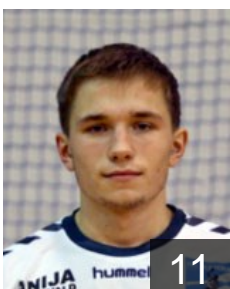

EST

Liiva Kaupo

Position: Right Wing
Place of birth: Tallinn
Date of birth: 07.08.1989
Height: 185 cm
Weight: 87 kg