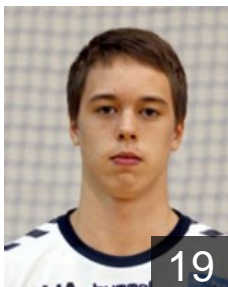

CLUB COMPETITIONS - DELEGATION LIST

Men's European Cup - Cup Winners' Cup 2010/11

EST HC Kehra - Players

EST

Raudsepp Mart

Position: Left Wing
Place of birth: Tallinn
Date of birth: 28.09.1993
Height: 183 cm
Weight: 73 kg