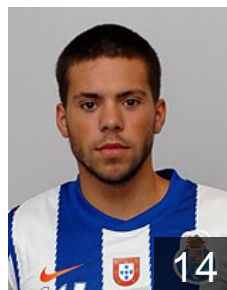

 POR

Carmo Inacio

Position: Right Back
Place of birth: Nazaré
Date of birth: 13.10.1977
Height: 196 cm
Weight: 100 kg

 POR

Davyes Wilson

Position: Back
Place of birth: Lisboa
Date of birth: 07.09.1988
Height: 192 cm
Weight: 88 kg

 POR

Duarte Gilberto

Position: Back
Place of birth: Portimao
Date of birth: 06.07.1990
Height: 194 cm
Weight: 87 kg

 POR

Laurentino Hugo

Position:
Place of birth: Evora
Date of birth: 22.07.1984
Height: 188 cm
Weight: 87 kg

 POR

Lourenco Mario

Position: Right Wing
Place of birth: Aguas Santas
Date of birth: 21.05.1991
Height: 182 cm
Weight: 81 kg

 POR

Marinho Miguel

Position:
Place of birth: Braga
Date of birth: 15.05.1984
Height: 190 cm
Weight: 93 kg

 POR

Oliveira Andrade Dario

Position: Right Wing
Place of birth: Braga
Date of birth: 15.02.1981
Height: 176 cm
Weight: 82 kg

 ANG

Pedro Augusto

Position: Line Player
Place of birth: Luanda
Date of birth: 03.01.1985
Height: 200 cm
Weight: 96 kg