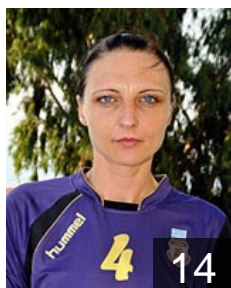

CLUB COMPETITIONS - DELEGATION LIST

Women's European Cup - EHF Champions League 2010/11

 GRE A.C. Loux Patras - Players

 GRE

Anthitsi Christina

Position: Line Player
Place of birth: Veroia
Date of birth: 20.11.1991
Height: 185 cm

 ROU

Faca Otilia Andreea

Position:
Place of birth:
Date of birth: 22.01.1977
Height: -

 ROU

Gheorghe Iuliana

Position: Right Wing
Place of birth: Bucuresti
Date of birth: 23.02.1975
Height: 175 cm

 GRE

Karagiorga Evgenia