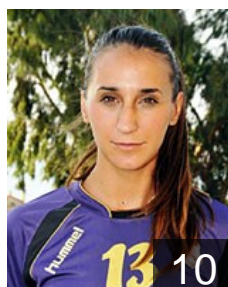

 ROU

Faca Otilia Andreea

Position:
Place of birth:
Date of birth: 22.01.1977
Height: -

 ROU

Gheorghe Iuliana

Position: Right Wing
Place of birth: Bucuresti
Date of birth: 23.02.1975
Height: 175 cm

 GRE

Karagiorga Evgenia

Position:
Place of birth:
Date of birth: 06.07.1983
Height: -

 LTU

Niparaviciene Rugile

Position: Right Back
Place of birth: Vilnius
Date of birth: 07.02.1981
Height: 183 cm

 GRE

Papazoglou Eirini

Position: Left Back
Place of birth: Thessaloniki
Date of birth: 05.05.1989
Height: 181 cm