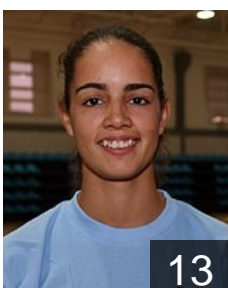

 POR
Barradas Sonia
Position: Wing
Place of birth: Lagos
Date of birth: 20.12.1981
Height: 164 cm

 POR
Coelho Iris
Position: Left Wing
Place of birth: Seixal
Date of birth: 26.01.1992
Height: 173 cm

 POR
Costa Ines
Position:
Place of birth:
Date of birth: 11.06.1993
Height: -

 POR
Fernandes Diana
Position: Right Wing
Place of birth: Lisboa
Date of birth: 09.06.1983
Height: 167 cm

 POR
Ferreira Liliana
Position: Back
Place of birth: Lagos
Date of birth: 05.07.1981
Height: 174 cm

 POR
Ferreira Mariana
Position: Left Wing
Place of birth: Lagos
Date of birth: 10.02.1992
Height: 165 cm

 POR
Figueiredo Angela
Position:
Place of birth: Lagos
Date of birth: 26.08.1992
Height: 170 cm

 POR
Lopes Soraia
Position: Left Wing
Place of birth: Lagoa
Date of birth: 17.02.1990
Height: 173 cm