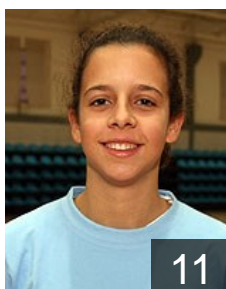

POR
Figueiredo Angela
Position:
Place of birth: Lagos
Date of birth: 26.08.1992
Height: 170 cm