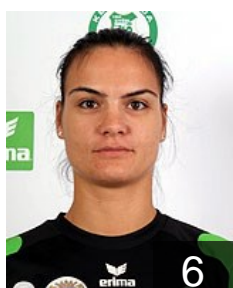

HUN

Verten Orsolya

Position: Left Wing
Place of birth: Budapest
Date of birth: 22.07.1982
Height: 170 cm