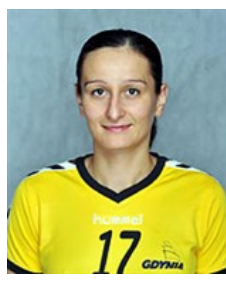

POL
Lipska Urszula
Position:
Place of birth:
Date of birth: 25.06.1980
Height: -