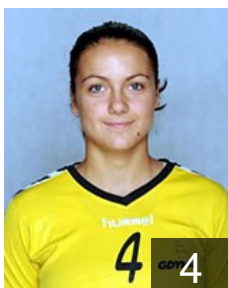

## Litwin Joanna

Position: Left Back  
Place of birth: Mragowo  
Date of birth: 14.09.1990  
Height: 179 cm

 POL

## Mikszto Patrycja

Position:  
Place of birth: Chorzow  
Date of birth: 26.05.1983  
Height: 179 cm

 POL