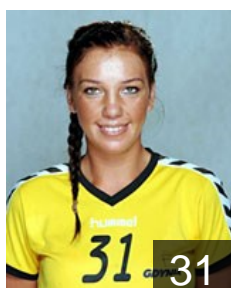

 MDA  
**Alexa Mihaela**  
Position:  
Place of birth:  
Date of birth: 08.01.1990  
Height: -

 POL  
**Bialek Agnieszka**  
Position: Left Back  
Place of birth: Kielce  
Date of birth: 22.04.1990  
Height: 182 cm

 POL  
**Brzezinska Dominika**  
Position:  
Place of birth:  
Date of birth: 13.07.1989  
Height: -

 POL  
**Duran Katarzyna**  
Position:  
Place of birth:  
Date of birth: 02.04.1983  
Height: -

 POL  
**Glowinska Monika**  
Position: Right Back  
Place of birth: Oborniki Wilkp.  
Date of birth: 04.01.1982  
Height: 173 cm

 POL  
**Gorecka Paulina**  
Position:  
Place of birth: Lubinie  
Date of birth: 15.05.1985  
Height: 180 cm

 POL  
**Jedrzejczyk Aleksandra**  
Position: Left Wing  
Place of birth: Gdansk  
Date of birth: 12.04.1990  
Height: 182 cm