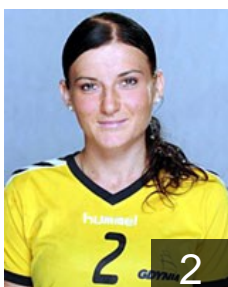

POL

Sulzycka Karolina

Position: Left Wing
Place of birth: Tczew
Date of birth: 14.08.1986
Height: 169 cm

UKR

Sziwerskaia Solomija

Position:
Place of birth:
Date of birth: 06.08.1977
Height: -