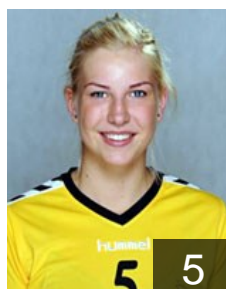

 MDA  
**Alexa Mihaela**  
Position:  
Place of birth:  
Date of birth: 08.01.1990  
Height: -

 POL  
**Bialek Agnieszka**  
Position: Left Back  
Place of birth: Kielce  
Date of birth: 22.04.1990  
Height: 182 cm

 POL  
**Brzezinska Dominika**  
Position:  
Place of birth:  
Date of birth: 13.07.1989  
Height: -

 POL  
**Duran Katarzyna**  
Position:  
Place of birth:  
Date of birth: 02.04.1983  
Height: -

 POL  
**Glowinska Monika**  
Position: Right Back  
Place of birth: Oborniki Wilkp.  
Date of birth: 04.01.1982  
Height: 173 cm

 POL  
**Gorecka Paulina**  
Position:  
Place of birth: Lubinie  
Date of birth: 15.05.1985  
Height: 180 cm

 POL  
**Jedrzejczyk Aleksandra**  
Position: Left Wing  
Place of birth: Gdansk  
Date of birth: 12.04.1990  
Height: 182 cm