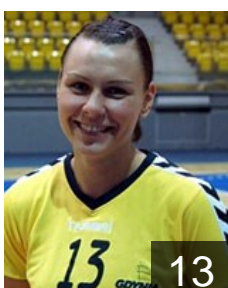

POL

Szott Anna

Position: Line Player
Place of birth: Szczecin
Date of birth: 15.02.1983
Height: 180 cm