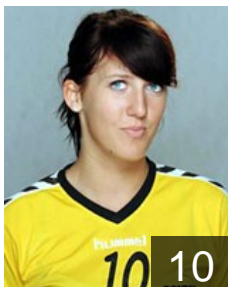

CLUB COMPETITIONS - DELEGATION LIST

Women's European Cup - Challenge Cup 2009/10

POL *Vistal Gdynia - Players*

POL

Litwin Joanna

Position: Left Back
Place of birth: Mragowo
Date of birth: 14.09.1990
Height: 179 cm