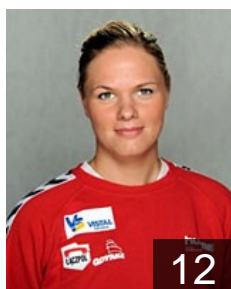

 MDA  
**Alexa Mihaela**  
Position:  
Place of birth:  
Date of birth: 08.01.1990  
Height: -

 POL  
**Bialek Agnieszka**  
Position: Left Back  
Place of birth: Kielce  
Date of birth: 22.04.1990  
Height: 182 cm

 POL  
**Brzezinska Dominika**  
Position:  
Place of birth:  
Date of birth: 13.07.1989  
Height: -

 POL  
**Duran Katarzyna**  
Position:  
Place of birth:  
Date of birth: 02.04.1983  
Height: -

 POL  
**Glowinska Monika**  
Position: Right Back  
Place of birth: Oborniki Wilkp.  
Date of birth: 04.01.1982  
Height: 173 cm