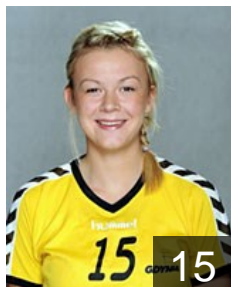

# CLUB COMPETITIONS - DELEGATION LIST

Women's European Cup - Challenge Cup 2009/10

 POL *Vistal Gdynia - Players*

 POL  
**Aleksandrowicz Monika**  
Position: Left Back  
Place of birth: Lomza  
Date of birth: 22.12.1988  
Height: 190 cm

 MDA  
**Alexa Mihaela**  
Position:  
Place of birth:  
Date of birth: 08.01.1990  
Height: -

 POL  
**Bialek Agnieszka**  
Position: Left Back  
Place of birth: Kielce  
Date of birth: 22.04.1990  
Height: 182 cm