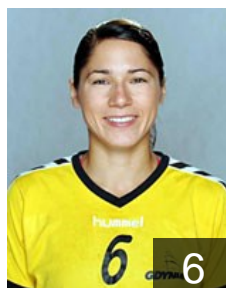

## Litwin Joanna

Position: Left Back  
Place of birth: Mragowo  
Date of birth: 14.09.1990  
Height: 179 cm

 POL

## Mikszto Patrycja

Position:  
Place of birth: Chorzow  
Date of birth: 26.05.1983  
Height: 179 cm

 POL

## Sabala Katarzyna

Position: Right Wing  
Place of birth: Wroclaw  
Date of birth: 06.05.1989  
Height: 196 cm

 POL