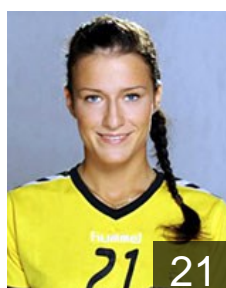

POL

Szwed Karolina

Position:
Place of birth: Gdansk
Date of birth: 23.04.1989
Height: 183 cm