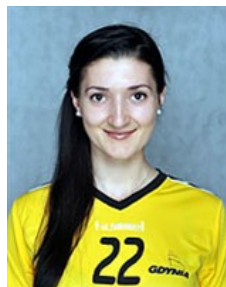

# CLUB COMPETITIONS - DELEGATION LIST

Women's European Cup - Challenge Cup 2009/10

 POL *Vistal Gdynia - Players*

 POL  
**Aleksandrowicz Monika**  
Position: Left Back  
Place of birth: Lomza  
Date of birth: 22.12.1988  
Height: 190 cm

 MDA  
**Alexa Mihaela**  
Position:  
Place of birth:  
Date of birth: 08.01.1990  
Height: -

 POL  
**Bialek Agnieszka**  
Position: Left Back  
Place of birth: Kielce  
Date of birth: 22.04.1990  
Height: 182 cm