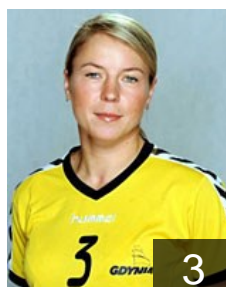

POL
Glowinska Monika
Position: Right Back
Place of birth: Oborniki Wilkp.
Date of birth: 04.01.1982
Height: 173 cm