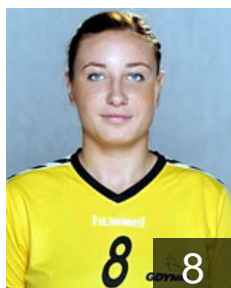

# CLUB COMPETITIONS - DELEGATION LIST

Women's European Cup - Challenge Cup 2009/10

 POL *Vistal Gdynia - Players*

 POL  
**Aleksandrowicz Monika**  
Position: Left Back  
Place of birth: Lomza  
Date of birth: 22.12.1988  
Height: 190 cm

 MDA  
**Alexa Mihaela**  
Position:  
Place of birth:  
Date of birth: 08.01.1990  
Height: -

 POL  
**Bialek Agnieszka**  
Position: Left Back  
Place of birth: Kielce  
Date of birth: 22.04.1990  
Height: 182 cm